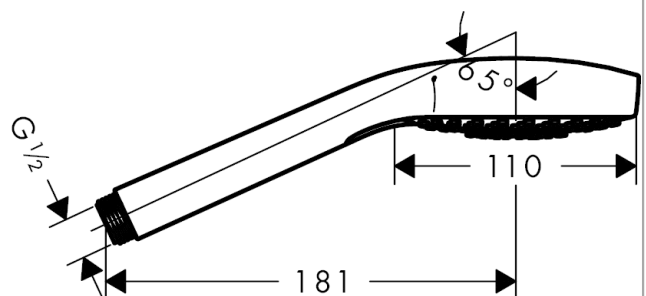

Croma Select S
Hand shower 110 Multi EcoSmart 9 l/min
 Surfaces: **white/chrome** Art. no. : **26801400**

Description

product features

- Shower head size: 110 mm
- Select button to comfortably switch between spray modes
- Spray pattern: SoftRain, IntenseRain, Massage spray
- Flow rate (at 3 bar): 9 l/min
- with internal water conduction
- rinseable dirt filter
- Connection thread 1/2"
- minimum operating pressure 1.5 bar
- WRAS 1505300
- Kiwa UK 1504706

Article Details

Price excl. VAT

£ 60.83

Technology

Certificates

Product image

Scale drawing

Flowchart

The consumption was measured in combination with the appropriate fittings (thermostat/mixer/ in-wall valve) to reflect actual application in practice.