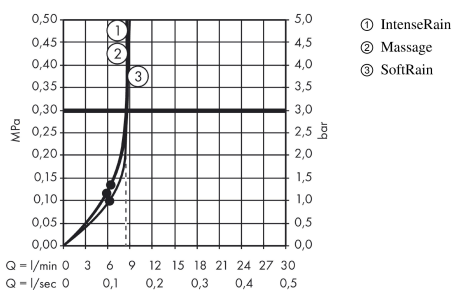

Croma Select S
Hand shower 110 Multi EcoSmart 9 l/min
 Surfaces: **white/chrome** Art. no. : **26801400**

Description

product features

- Shower head size: 110 mm
- Select button to comfortably switch between spray modes
- Spray pattern: SoftRain, IntenseRain, Massage spray
- Flow rate (at 3 bar): 9 l/min
- with internal water conduction
- rinseable dirt filter
- Connection thread 1/2"
- minimum operating pressure 1.5 bar
- WRAS 1505300
- Kiwa UK 1504706

Article Details

Price excl. VAT

£ 60.83

Technology

Certificates

Product image

Scale drawing

Flowchart

The consumption was measured in combination with the appropriate fittings (thermostat/mixer/ in-wall valve) to reflect actual application in practice.