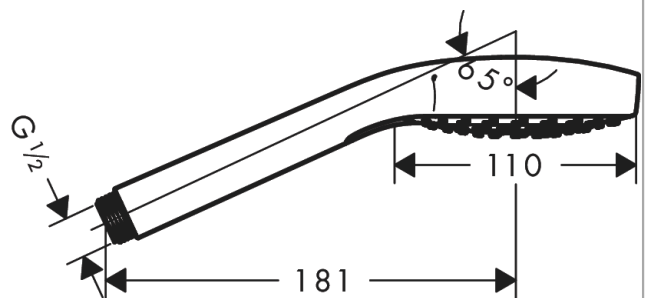

Croma Select S
Hand shower 110 Vario EcoSmart 9 l/min
 Surfaces: **white/chrome** Art. no. : **26803400**

Description

product features

- Shower head size: 110 mm
- Select button to comfortably switch between spray modes
- Spray pattern: Rain, Turbo Rain, IntenseRain
- Flow rate (at 3 bar): 9 l/min
- with internal water conduction
- rinseable dirt filter
- Connection thread 1/2"
- minimum operating pressure 1.5 bar
- winner of the iF product design award 2015
- WRAS 1505300
- Kiwa UK 1504706

Article Details

Price excl. VAT

£ 48.33

Technology

Design awards

Certificates

Product image

Scale drawing

Croma Select S
Hand shower 110 Vario EcoSmart 9 l/min
 Surfaces: **white/chrome** Art. no. : **26803400**

Flowchart

The consumption was measured in combination with the appropriate fittings (thermostat/mixer/in-wall valve) to reflect actual application in practice.