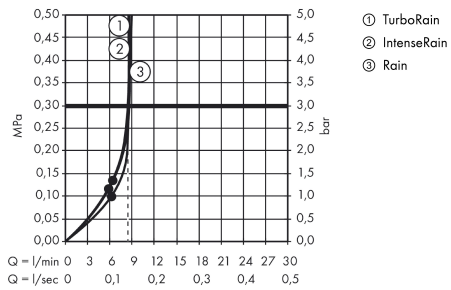

Croma Select S
Hand shower 110 Vario EcoSmart 9 l/min
 Surfaces: **white/chrome** Art. no. : **26803400**

Description

product features

- Shower head size: 110 mm
- Select button to comfortably switch between spray modes
- Spray pattern: Rain, Turbo Rain, IntenseRain
- Flow rate (at 3 bar): 9 l/min
- with internal water conduction
- rinseable dirt filter
- Connection thread 1/2"
- minimum operating pressure 1.5 bar
- winner of the iF product design award 2015
- WRAS 1505300
- Kiwa UK 1504706

Article Details

Price excl. VAT

£ 48.33

Technology

Design awards

Certificates

Product image

Scale drawing

Croma Select S
Hand shower 110 Vario EcoSmart 9 l/min
 Surfaces: **white/chrome** Art. no. : **26803400**

Flowchart

The consumption was measured in combination with the appropriate fittings (thermostat/mixer/in-wall valve) to reflect actual application in practice.