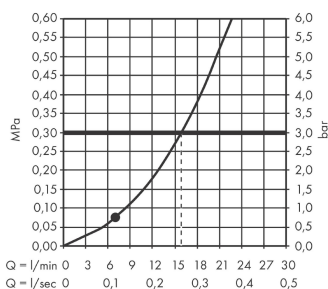

Croma Select S
Hand shower 110 1jet
 Surfaces: **white/chrome** Art. no. : **26804400**

Description

product features

- Shower head size: 110 mm
- Spray pattern: Rain
- Flow rate (at 3 bar): 16 l/min
- with internal water conduction
- rinseable dirt filter
- Connection thread 1/2"
- minimum operating pressure 1 bar
- WRAS 1505300
- Kiwa UK 1504706

Article Details

Price excl. VAT

£ 36.67

Technology

Certificates

kiwa

Product image

Scale drawing

Flowchart

The consumption was measured in combination with the appropriate fittings (thermostat/mixer/in-wall valve) to reflect actual application in practice.