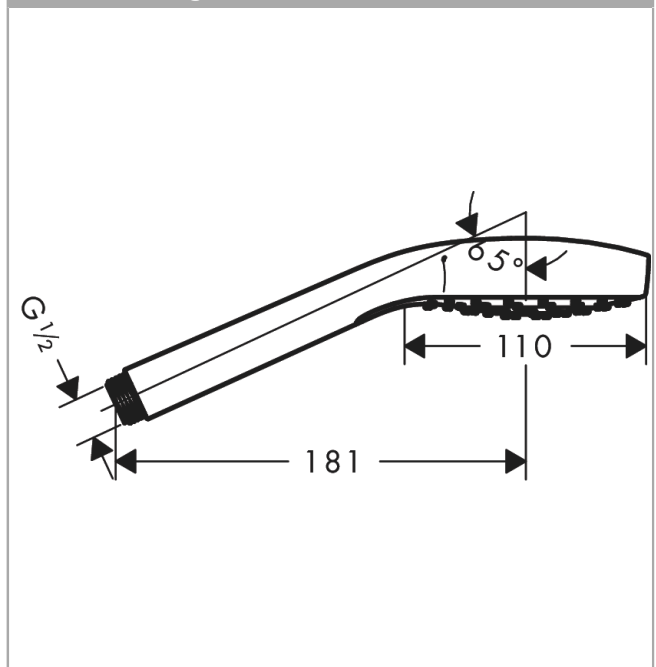

Croma Select S
Hand shower 110 1jet
 Surfaces: **white/chrome** Art. no. : **26804400**

Description

product features

- Shower head size: 110 mm
- Spray pattern: Rain
- Flow rate (at 3 bar): 16 l/min
- with internal water conduction
- rinseable dirt filter
- Connection thread 1/2"
- minimum operating pressure 1 bar
- WRAS 1505300
- Kiwa UK 1504706

Article Details

Price excl. VAT

£ 36.67

Technology

Certificates

kiwa

Product image

Scale drawing

Flowchart

The consumption was measured in combination with the appropriate fittings (thermostat/mixer/in-wall valve) to reflect actual application in practice.