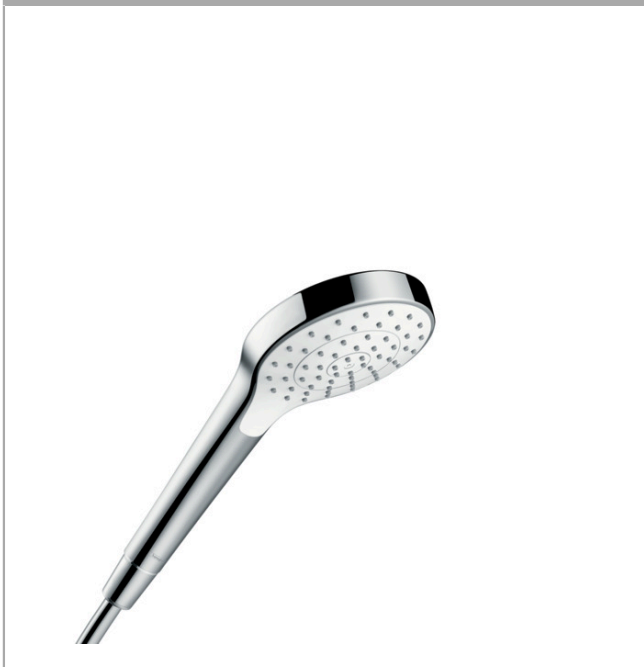

Croma Select S
Hand shower 110 1jet
 Surfaces: **white/chrome** Art. no. : **26804400**

Description

product features

- Shower head size: 110 mm
- Spray pattern: Rain
- Flow rate (at 3 bar): 16 l/min
- with internal water conduction
- rinseable dirt filter
- Connection thread 1/2"
- minimum operating pressure 1 bar
- WRAS 1505300
- Kiwa UK 1504706

Article Details

Price excl. VAT

£ 36.67

Technology

Certificates

kiwa

Product image

Scale drawing