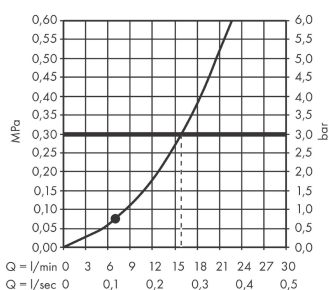

Flowchart

The consumption was measured in combination with the appropriate fittings (thermostat/mixer/ in-wall valve) to reflect actual application in practice.