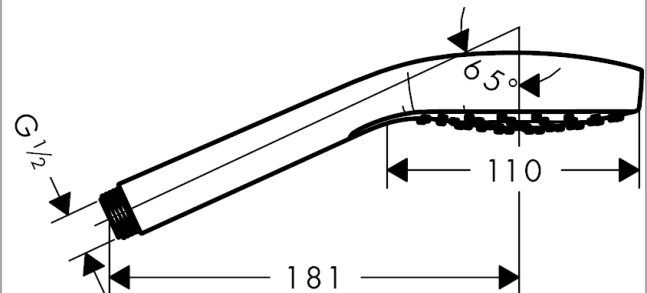

Scale drawing