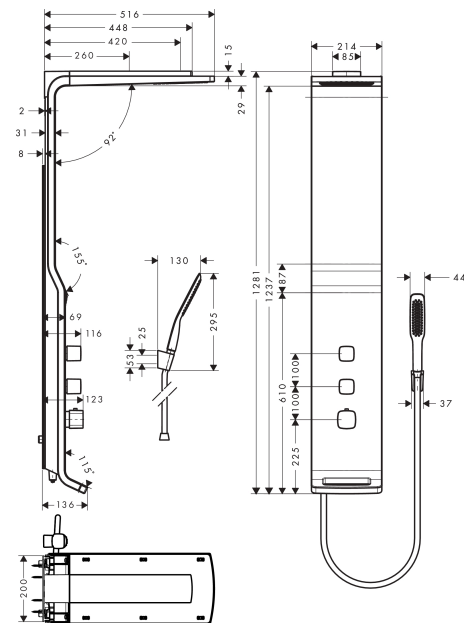

Raindance

Shower panel Lift 180 2jet for exposed installation

Surfaces: **white/chrome** Art. no. : **27008400**

Description

product features

- Consists of: shower panel, overhead shower, baton hand shower, shower holder, shower holder
- overhead shower Raindance S 180 Air
- Shower head size: 180 mm
- Shower arm length: 420 mm
- Height adjustment: 200 mm
- Spray type (overhead shower): RainAir, wide flood jet
- Flow rate RainAir (at 3 bar): 14 l/min
- flow rate RainFlow 17 l/min at 3 bar
- Operating pressure: min. 2.2 bar/max. 10 bar
- scald protection at 40°
- adjustable hot water limitation
- isolated water conduction
- Centre distance: 150 mm ± 12 mm
- Connection thread 1/2"
- Site: wall
- exposed design allows easy installation, all working parts are outside of the wall
- suitable for continuous flow heater

Article Details

Price excl. VAT

£ 2,341.67

Technology

Design awards

Product image

Scale drawing

Raindance

Shower panel Lift 180 2jet for exposed installation

Surfaces: **white/chrome** Art. no. : **27008400**

Flowchart

Raindance
Shower panel Lift 180 2jet for exposed installation
 Surfaces: **white/chrome** Art. no. : **27008400**