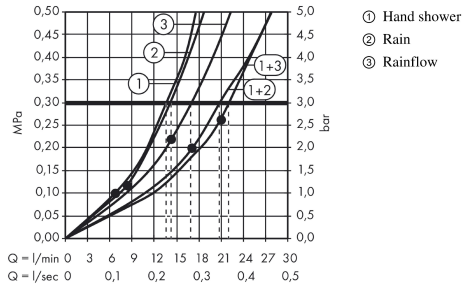

Raindance

Shower panel Lift 180 2jet for exposed installation

Surfaces: **white/chrome** Art. no. : **27008400**

Flowchart