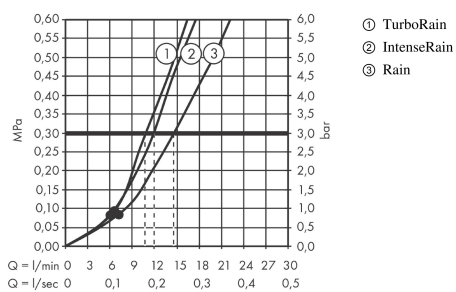

Flowchart

The consumption was measured in combination with the appropriate fittings (thermostat/mixer/in-wall valve) to reflect actual application in practice.