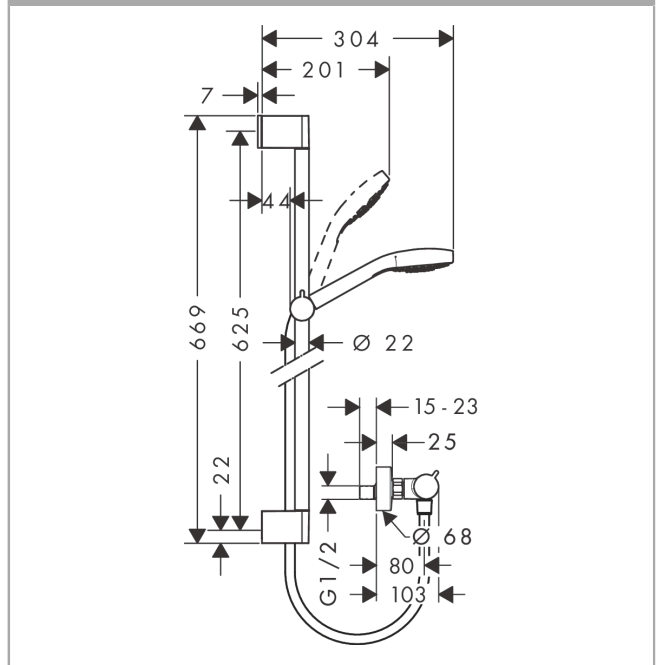

Scale drawing