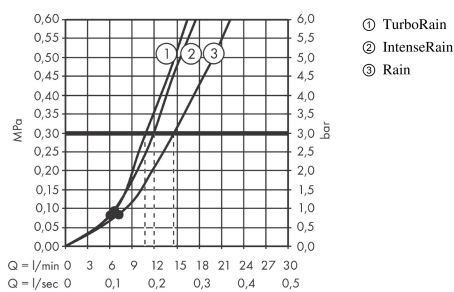

Croma Select S

Shower system 110 Vario with Ecostat Comfort thermostatic mixer and shower rail 90 cm

Surfaces: white/chrome Art. no. : 27014400

Description

product features

- Consists of: hand shower, thermostatic shower mixer, shower bar, slider, shower hose
- Spray pattern: Rain, Turbo Rain, IntenseRain
- Select button to comfortably switch between spray modes
- pivot connector prevent hose from tangling
- slide inclination angle can be adjusted by 45°
- Maximum flow rate (at 3 bar): 15 l/min
- Operating pressure: min. 1 bar/max. 6 bar

Article Details

Price excl. VAT

£ 266.67

Technology

Product image

Scale drawing

Flowchart

The consumption was measured in combination with the appropriate fittings (thermostat/mixer/ in-wall valve) to reflect actual application in practice.

Croma Select S

Shower system 110 Vario with Ecostat Comfort thermostatic mixer and shower rail 90 cm

Surfaces: **white/chrome** Art. no. : **27014400**

Installation examples