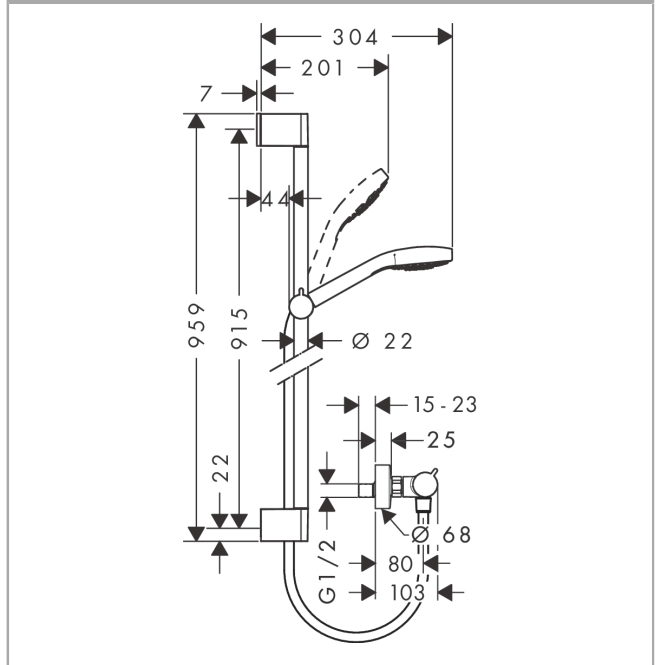

Croma Select S

Shower system 110 Vario with Ecostat Comfort thermostatic mixer and shower rail 90 cm

Surfaces: white/chrome Art. no. : 27014400

Description

product features

- Consists of: hand shower, thermostatic shower mixer, shower bar, slider, shower hose
- Spray pattern: Rain, Turbo Rain, IntenseRain
- Select button to comfortably switch between spray modes
- pivot connector prevent hose from tangling
- slide inclination angle can be adjusted by 45°
- Maximum flow rate (at 3 bar): 15 l/min
- Operating pressure: min. 1 bar/max. 6 bar

Article Details

Price excl. VAT

£ 266.67

Technology

Product image

Scale drawing

Flowchart

The consumption was measured in combination with the appropriate fittings (thermostat/mixer/ in-wall valve) to reflect actual application in practice.

Croma Select S

Shower system 110 Vario with Ecostat Comfort thermostatic mixer and shower rail 90 cm

Surfaces: **white/chrome** Art. no. : **27014400**

Installation examples