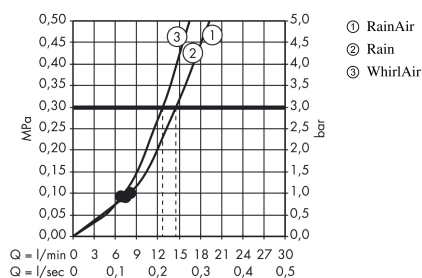

Raindance Select E

Shower system 120 with Ecostat Select thermostatic mixer and shower rail 65 cm

Surfaces: white/chrome Art. no. : 27038400

Description

product features

- Consists of: hand shower, thermostatic shower mixer, shower bar, slider, soap dish
- Spray pattern: Rain, RainAir, Whirl
- Select button to comfortably switch between spray modes
- pivot connector prevent hose from tangling
- 90° position adjustable slider, pivots left and right, up and down
- Maximum flow rate (at 3 bar): 15 l/min
- cannot be connected with a standard fixing plate
- in case of installation on existing G 3/4 connections, adaptor no. 02026000 must be used

Article Details

Price excl. VAT

£ 437.50

Technology

Product image

Scale drawing

Flowchart

The consumption was measured in combination with the appropriate fittings (thermostat/mixer/ in-wall valve) to reflect actual application in practice.

Raindance Select E
Shower system 120 with Ecostat Select thermostatic mixer and shower rail 65 cm
 Surfaces: **white/chrome** Art. no. : **27038400**

Installation examples