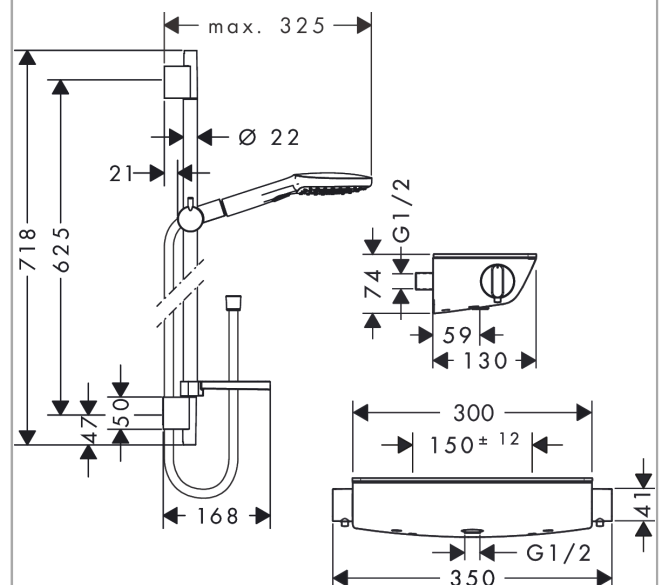

Raindance Select E

Shower system 120 with Ecostat Select thermostatic mixer and shower rail 65 cm

Surfaces: white/chrome Art. no. : 27038400

Description

product features

- Consists of: hand shower, thermostatic shower mixer, shower bar, slider, soap dish
- Spray pattern: Rain, RainAir, Whirl
- Select button to comfortably switch between spray modes
- pivot connector prevent hose from tangling
- 90° position adjustable slider, pivots left and right, up and down
- Maximum flow rate (at 3 bar): 15 l/min
- cannot be connected with a standard fixing plate
- in case of installation on existing G 3/4 connections, adaptor no. 02026000 must be used

Article Details

Price excl. VAT

£ 437.50

Technology

Product image

Scale drawing

Flowchart

The consumption was measured in combination with the appropriate fittings (thermostat/mixer/ in-wall valve) to reflect actual application in practice.

Raindance Select E
Shower system 120 with Ecostat Select thermostatic mixer and shower rail 65 cm
 Surfaces: **white/chrome** Art. no. : **27038400**

Installation examples