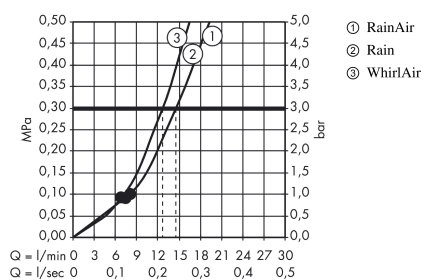

Flowchart

The consumption was measured in combination with the appropriate fittings (thermostat/mixer/ in-wall valve) to reflect actual application in practice.