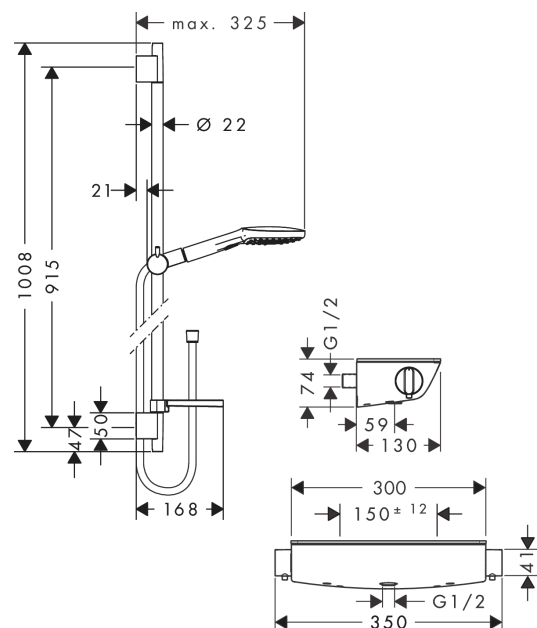

#### product features

- Consists of: hand shower, thermostatic shower mixer, shower bar, slider, soap dish, shower hose
- Spray pattern: Rain, RainAir, Whirl
- Select button to comfortably switch between spray modes
- pivot connector prevent hose from tangling
- 90° position adjustable slider, pivots left and right, up and down
- Maximum flow rate (at 3 bar): 15 l/min
- operating pressure: min 1 bar / max 6 bar
- cannot be connected with a standard fixing plate
- in case of installation on existing G 3/4 connections, adaptor no. 02026000 must be used

### Scale drawing

### Flowchart

The consumption was measured in combination with the appropriate fittings (thermostat/mixer/ in-wall valve) to reflect actual application in practice.

**Raindance Select E**  
**Shower system 120 with Ecostat Select thermostatic mixer and shower rail 90 cm**  
 Surfaces: **white/chrome** Art. no. : **27039400**