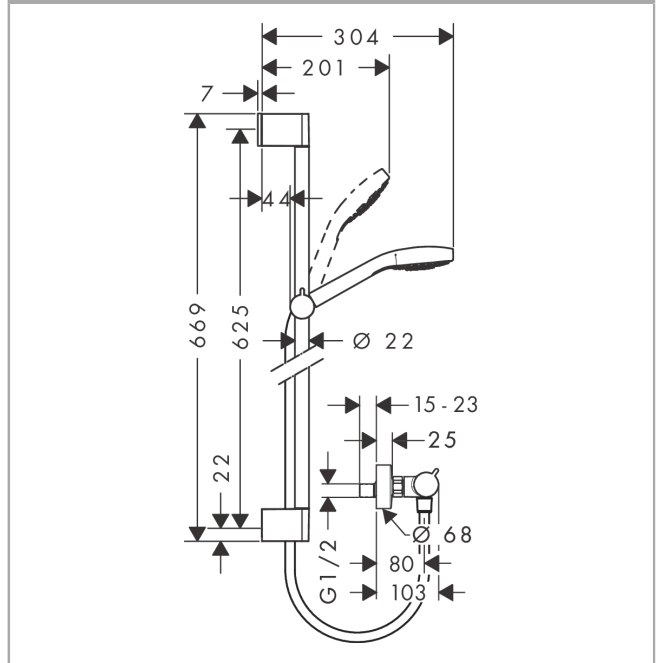

Croma Select E

Shower system 110 Vario with Ecostat Comfort thermostatic mixer and shower rail 65 cm

Surfaces: **white/chrome** Art. no. : **27081400**

Description

product features

- Consists of: hand shower, thermostatic shower mixer, shower bar, slider, shower hose
- Spray pattern: Rain, Turbo Rain, IntenseRain
- Select button to comfortably switch between spray modes
- pivot connector prevent hose from tangling
- slide inclination angle can be adjusted by 45°
- Maximum flow rate (at 3 bar): 15 l/min
- Operating pressure: min. 1 bar/max. 6 bar

Article Details

Price excl. VAT

£ 279.17

Technology

Product image

Scale drawing

Croma Select E

Shower system 110 Vario with Ecostat Comfort thermostatic mixer and shower rail 65 cm

Surfaces: **white/chrome** Art. no. : **27081400**

Installation examples