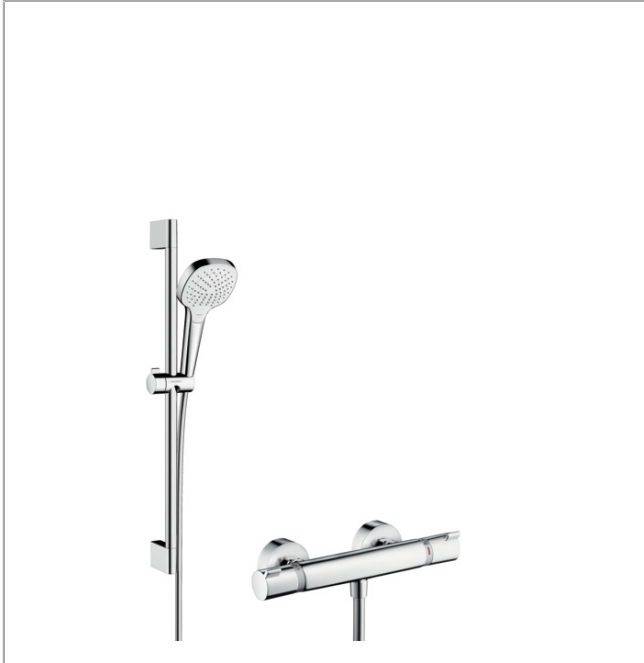

Croma Select E

Shower system 110 Vario with Ecostat Comfort thermostatic mixer and shower rail 65 cm

Surfaces: **white/chrome** Art. no. : **27081400**

Description

product features

- Consists of: hand shower, thermostatic shower mixer, shower bar, slider, shower hose
- Spray pattern: Rain, Turbo Rain, IntenseRain
- Select button to comfortably switch between spray modes
- pivot connector prevent hose from tangling
- slide inclination angle can be adjusted by 45°
- Maximum flow rate (at 3 bar): 15 l/min
- Operating pressure: min. 1 bar/max. 6 bar

Article Details

Price excl. VAT

£ 279.17

Technology

Product image

Scale drawing

Croma Select E

Shower system 110 Vario with Ecostat Comfort thermostatic mixer and shower rail 65 cm

Surfaces: **white/chrome** Art. no. : **27081400**

Installation examples