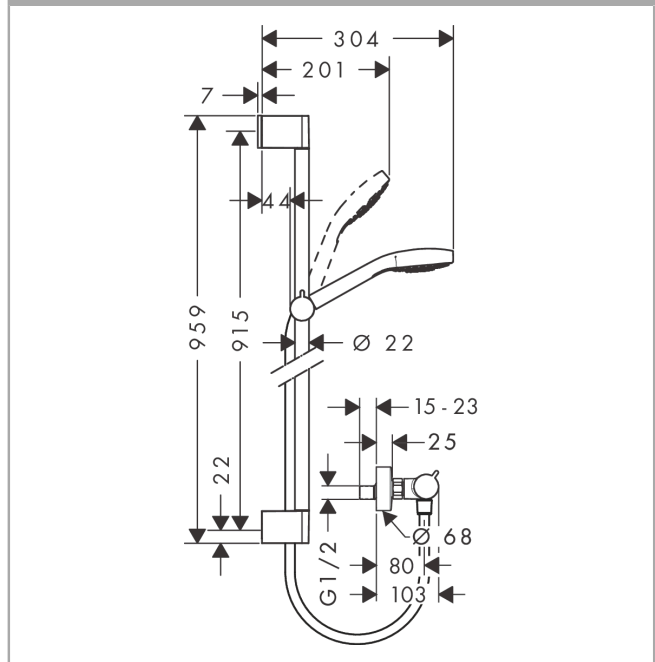

#### product features

- Consists of: hand shower, thermostatic shower mixer, shower bar, slider, shower hose
- Spray pattern: Rain, Turbo Rain, IntenseRain
- Select button to comfortably switch between spray modes
- pivot connector prevent hose from tangling
- slide inclination angle can be adjusted by 45°
- Maximum flow rate (at 3 bar): 15 l/min
- Operating pressure: min. 1 bar/max. 6 bar

### Scale drawing

**Croma Select E**

**Shower system 110 Vario with Ecostat Comfort thermostatic mixer and shower rail 90 cm**

Surfaces: **white/chrome** Art. no. : **27082400**

Installation examples