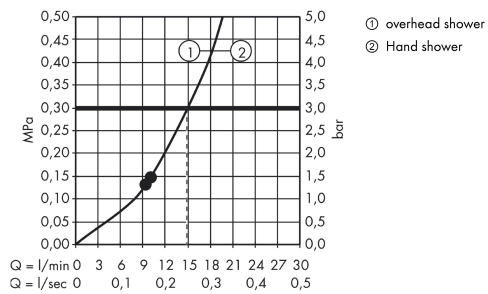

Raindance E
Showerpipe 360 1jet with thermostatic shower mixer
Surfaces: **chrome** Art. no. : **27112000**

Product image

Scale drawing

Flowchart