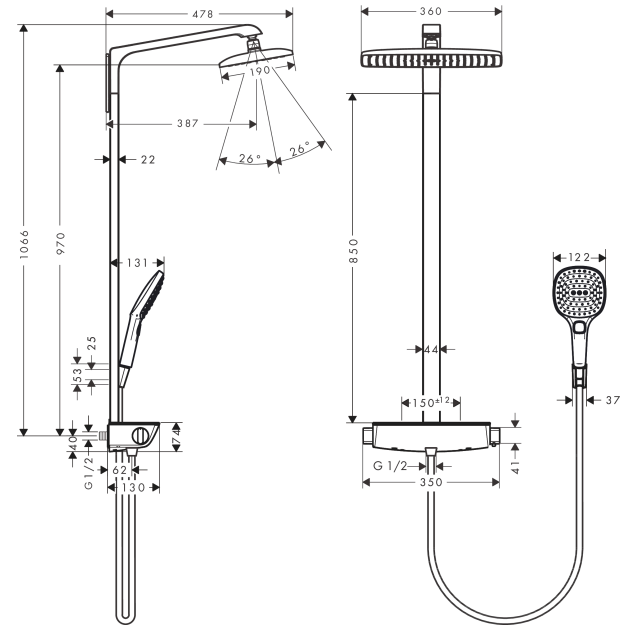

Raindance E

Showerpipe 360 1jet with thermostatic shower mixer

Surfaces: **chrome** Art. no. : **27112000**

Description

product features

- Consists of: overhead shower, hand shower, Thermostatic shower mixer, shower hose, shower holder
- overhead shower Raindance E 360 Air
- Shower head size: 360 x 190 mm
- overhead shower angle adjustable
- Shower arm length: 380 mm
- Shelf: made of safety glass
- surface of the shelf at colour variant -000 = mirror glass, at colour variant -400 = white glass
- Spray pattern: RainAir
- Maximum flow rate (at 3 bar): 15 l/min
- Operating pressure: min. 1.5 bar/max. 10 bar
- thermostat Ecostat Select
- isolated water conduction
- safety stop at 40°C
- adjustable hot water limitation
- outlets controlled via volume control/diverter and may not be used simultaneously
- exposed design allows easy installation, all working parts are outside of the wall
- Connection dimension 1/2"
- Connection thread 1/2"
- Centre distance 150 mm ± 12 mm
- in case of installation on existing G 3/4 connections, adaptor no. 02026000 must be used
- WRAS 1403038

Article Details

Price excl. VAT

£ 1,266.67

Technology

Certificates

Raindance E
Showerpipe 360 1jet with thermostatic shower mixer
 Surfaces: **chrome** Art. no. : **27112000**

Product image

Scale drawing

Flowchart

Raindance E
Showerpipe 360 1jet with thermostatic shower mixer
 Surfaces: **chrome** Art. no. : **27112000**

Installation examples