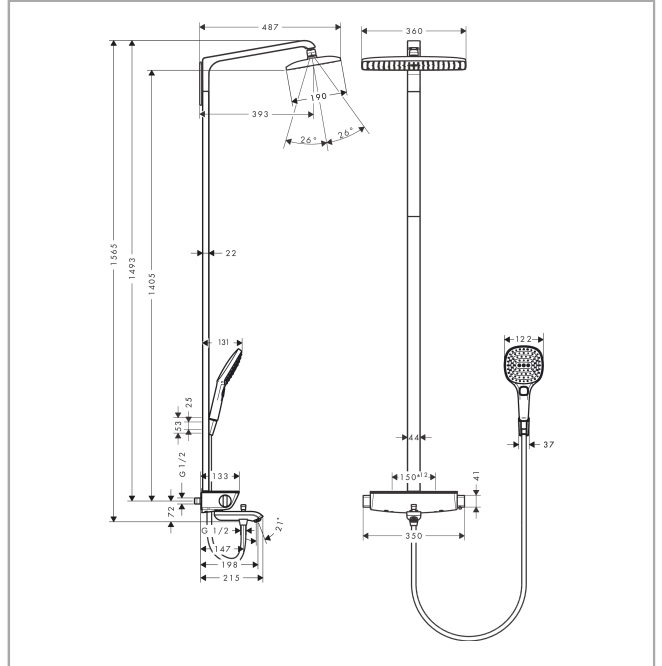

Raindance E
Showerpipe 360 1jet with thermostatic bath mixer
 Surfaces: **chrome** Art. no. : **27113000**

Description

product features

- Consists of: overhead shower, hand shower, thermostatic bath mixer, shower hose, shower holder
- overhead shower Raindance E 360 Air
- Shower head size: 360 x 190 mm
- overhead shower angle adjustable
- Shower arm length: 380 mm
- Shelf: made of safety glass
- surface of the shelf at colour variant -000 = mirror glass, at colour variant -400 = white glass
- Spray pattern: RainAir
- Maximum flow rate (at 3 bar): 20 l/min
- flow rate RainAir 17 l/min at 3 bar
- Operating pressure: min. 1.3 bar/max. 10 bar
- thermostat Ecostat Select
- flow rate bath filler 20 l/min at 3 bar
- isolated water conduction
- safety stop at 40°C
- adjustable hot water limitation
- outlets controlled via volume control/diverter and may not be used simultaneously
- exposed design allows easy installation, all working parts are outside of the wall
- Connection dimension 1/2"
- Connection thread 1/2"
- Centre distance 150 mm ± 12 mm
- Intrinsically safe against backflow
- in case of installation on existing G 3/4 connections, adaptor no. 02026000 must be used
- WRAS 1403038

Article Details

Price excl. VAT

£ 1,375.00

Technology

Certificates

Raindance E
Showerpipe 360 1jet with thermostatic bath mixer
 Surfaces: **chrome** Art. no. : **27113000**

Product image

Scale drawing

Flowchart

Raindance E
Showerpipe 360 1jet with thermostatic bath mixer
 Surfaces: **chrome** Art. no. : **27113000**

Installation examples