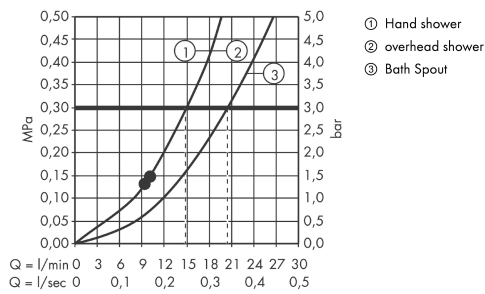

Raindance E
Showerpipe 360 1jet with thermostatic bath mixer
Surfaces: **chrome** Art. no. : **27113000**

Product image

Scale drawing

Flowchart