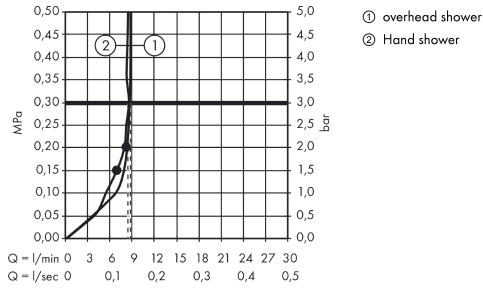

Raindance S

Showerpipe 240 1jet EcoSmart 9 l/min with thermostatic shower mixer

Surfaces: **chrome** Art. no. : **27116000**

Flowchart