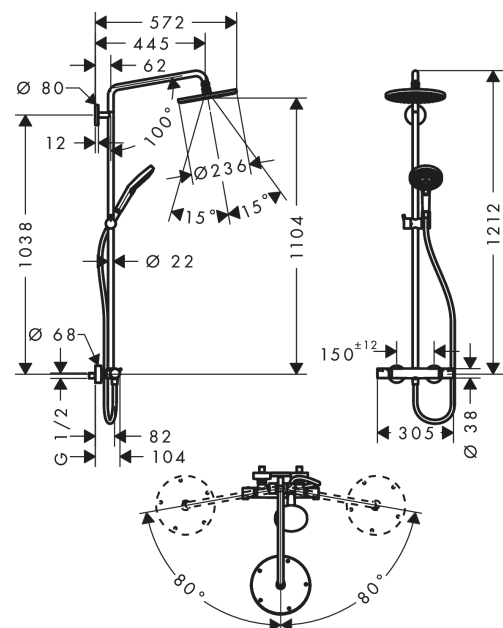

Raindance S

Showerpipe 240 1jet EcoSmart 9 l/min with thermostatic shower mixer

Surfaces: **chrome** Art. no. : **27116000**

Description

product features

- Consists of: overhead shower, hand shower, Thermostatic shower mixer, shower hose, slider
- overhead shower Raindance S 240 Air
- Shower head size: 240 mm
- overhead shower angle adjustable
- Shower arm length: 430 mm
- Spray pattern: RainAir
- flow rate RainAir 9.5 l/min at 3 bar
- Operating pressure: min. 1.5 bar/max. 10 bar
- Swivel shower arm
- thermostat Ecostat Comfort
- safety stop at 40°C
- adjustable hot water limitation
- outlets controlled via volume control/diverter and may not be used simultaneously
- exposed design allows easy installation, all working parts are outside of the wall
- Connection dimension 1/2"
- Connection thread 1/2"
- Centre distance 150 mm ± 12 mm
- height-adjustable hand shower holder
- WRAS 1611048
- WRAS 1611048
- WRAS 1611048

Article Details

Price excl. VAT

£ 683.33

Technology

Certificates

Product image

Scale drawing

Raindance S

Showerpipe 240 1jet EcoSmart 9 l/min with thermostatic shower mixer

Surfaces: **chrome** Art. no. : **27116000**

Flowchart

Raindance S

Showerpipe 240 1jet EcoSmart 9 l/min with thermostatic shower mixer

Surfaces: **chrome** Art. no. : **27116000**