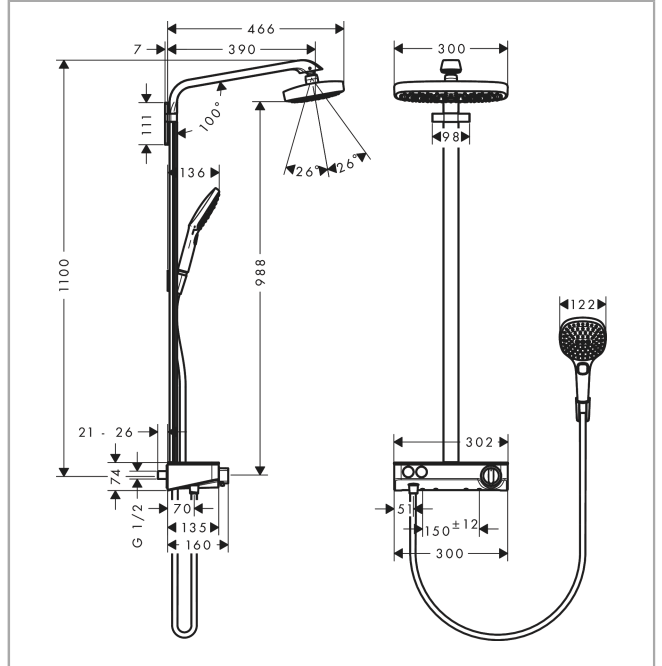

### product features

- Consists of: overhead shower, hand shower, Thermostatic shower mixer, shower hose, shower holder
- overhead shower Raindance Select E 300 2jet
- Shower head size: 300 x 160 mm
- overhead shower angle adjustable
- Shower arm length: 380 mm
- Shelf: made of safety glass
- surface of the shelf at colour variant -000 = mirror glass, at colour variant -400 = white glass
- Spray pattern: RainAir, Rain
- Select button to comfortably switch between spray modes
- spray face surface in two variants: chrome or white
- Maximum flow rate (at 3 bar): 16 l/min
- flow rate RainAir 16 l/min at 3 bar
- flow rate Rain 16 l/min at 3 bar
- Operating pressure: min. 1.5 bar/max. 10 bar
- thermostat ShowerTablet Select 300
- isolated water conduction
- safety stop at 40°C
- adjustable hot water limitation
- Select button to comfortably switch between spray modes
- exposed design allows easy installation, all working parts are outside of the wall
- Connection dimension 1/2"
- Connection thread 1/2"
- Centre distance 150 mm ± 12 mm
- in case of installation on existing G 3/4 connections, adaptor no. 02026000 must be used
- if running with a pump, please specify a universal (negative head) pump
- WRAS 1512033

## Certificates

**Raindance Select E**  
**Showerpipe 300 2jet with ShowerTablet Select 300**  
 Surfaces: **white/chrome** Art. no. : **27126400**

**Product image**

**Scale drawing**

**Flowchart**

**Raindance Select E**  
**Showerpipe 300 2jet with ShowerTablet Select 300**  
 Surfaces: **white/chrome** Art. no. : **27126400**