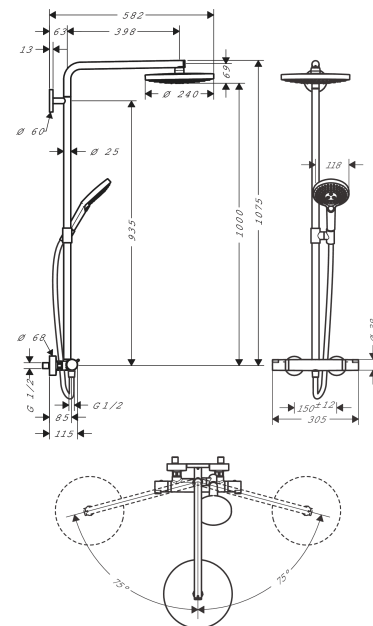

Raindance Select S
Showerpipe 240 2jet with thermostatic shower mixer
 Surfaces: **chrome** Art. no. : **27129000**

Description

product features

- Consists of: overhead shower, hand shower, Thermostatic shower mixer, shower hose, slider
- overhead shower Raindance Select S 240 2jet
- Shower head size: 240 mm
- Shower arm length: 398 mm
- Spray pattern: RainAir, Rain
- Select button to comfortably switch between spray modes
- spray face surface in two variants: chrome or white
- Maximum flow rate (at 3 bar): 15 l/min
- Operating pressure: min. 1.5 bar/max. 10 bar
- Swivel shower arm
- thermostat Ecostat Comfort
- safety stop at 40°C
- adjustable hot water limitation
- outlets controlled via volume control/diverter and may not be used simultaneously
- exposed design allows easy installation, all working parts are outside of the wall
- Connection dimension 1/2"
- Connection thread 1/2"
- Centre distance 150 mm ± 12 mm
- height-adjustable hand shower holder
- pipe can be shortened in height

Article Details

Price excl. VAT

£ 875.00

Technology

Product image

Scale drawing

Raindance Select S
Showerpipe 240 2jet with thermostatic shower mixer
 Surfaces: **chrome** Art. no. : **27129000**

Flowchart

Raindance Select S
Showerpipe 240 2jet with thermostatic shower mixer
 Surfaces: **chrome** Art. no. : **27129000**

Installation examples