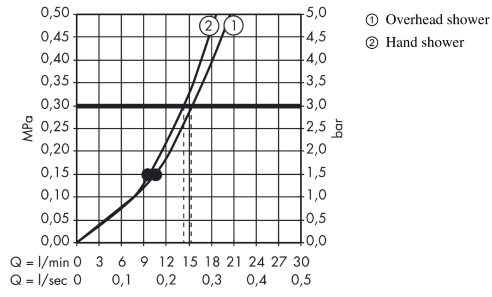

Raindance Select S
Showerpipe 240 2jet with thermostatic shower mixer
 Surfaces: **chrome** Art. no. : **27129000**

Description

product features

- Consists of: overhead shower, hand shower, Thermostatic shower mixer, shower hose, slider
- overhead shower Raindance Select S 240 2jet
- Shower head size: 240 mm
- Shower arm length: 398 mm
- Spray pattern: RainAir, Rain
- Select button to comfortably switch between spray modes
- spray face surface in two variants: chrome or white
- Maximum flow rate (at 3 bar): 15 l/min
- Operating pressure: min. 1.5 bar/max. 10 bar
- Swivel shower arm
- thermostat Ecostat Comfort
- safety stop at 40°C
- adjustable hot water limitation
- outlets controlled via volume control/diverter and may not be used simultaneously
- exposed design allows easy installation, all working parts are outside of the wall
- Connection dimension 1/2"
- Connection thread 1/2"
- Centre distance 150 mm ± 12 mm
- height-adjustable hand shower holder
- pipe can be shortened in height

Article Details

Price excl. VAT

£ 875.00

Technology

Product image

Scale drawing

Raindance Select S
Showerpipe 240 2jet with thermostatic shower mixer
 Surfaces: **chrome** Art. no. : **27129000**

Flowchart