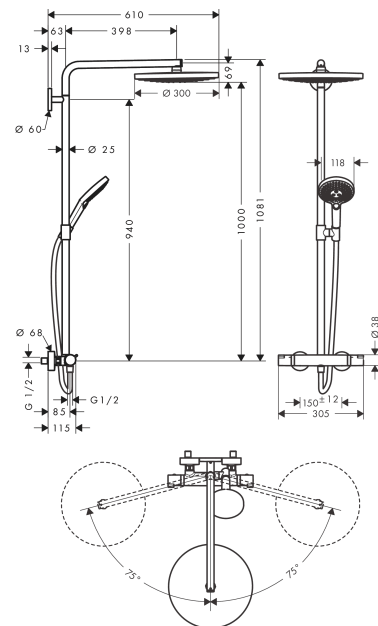

Raindance Select S
Showerpipe 300 2jet with thermostatic shower mixer
 Surfaces: **chrome** Art. no. : **27133000**

Description

product features

- Consists of: overhead shower, hand shower, Thermostatic shower mixer, shower hose, slider
- overhead shower Raindance Select S 300 2jet
- Shower head size: 300 mm
- Shower arm length: 460 mm
- Spray pattern: RainAir, Rain
- Select button to comfortably switch between spray modes
- spray face surface in two variants: chrome or white
- Maximum flow rate (at 3 bar): 15 l/min
- Operating pressure: min. 1.5 bar/max. 10 bar
- Swivel shower arm
- thermostat Ecostat Comfort
- safety stop at 40°C
- adjustable hot water limitation
- outlets controlled via volume control/diverter and may not be used simultaneously
- exposed design allows easy installation, all working parts are outside of the wall
- Connection dimension 1/2"
- Connection thread 1/2"
- Centre distance 150 mm ± 12 mm
- height-adjustable hand shower holder
- pipe can be shortened in height

Article Details

Price excl. VAT

£ 1,041.67

Technology

Product image

Scale drawing

Raindance Select S
Showerpipe 300 2jet with thermostatic shower mixer
 Surfaces: **chrome** Art. no. : **27133000**

Flowchart

Raindance Select S
Showerpipe 300 2jet with thermostatic shower mixer
 Surfaces: **chrome** Art. no. : **27133000**

Installation examples