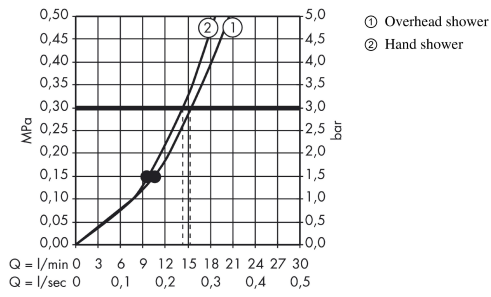

Raindance Select S
Showerpipe 300 2jet with thermostatic shower mixer
 Surfaces: **chrome** Art. no. : **27133000**

Description

product features

- Consists of: overhead shower, hand shower, Thermostatic shower mixer, shower hose, slider
- overhead shower Raindance Select S 300 2jet
- Shower head size: 300 mm
- Shower arm length: 460 mm
- Spray pattern: RainAir, Rain
- Select button to comfortably switch between spray modes
- spray face surface in two variants: chrome or white
- Maximum flow rate (at 3 bar): 15 l/min
- Operating pressure: min. 1.5 bar/max. 10 bar
- Swivel shower arm
- thermostat Ecostat Comfort
- safety stop at 40°C
- adjustable hot water limitation
- outlets controlled via volume control/diverter and may not be used simultaneously
- exposed design allows easy installation, all working parts are outside of the wall
- Connection dimension 1/2"
- Connection thread 1/2"
- Centre distance 150 mm ± 12 mm
- height-adjustable hand shower holder
- pipe can be shortened in height

Article Details

Price excl. VAT

£ 1,041.67

Technology

Product image

Scale drawing

Raindance Select S
Showerpipe 300 2jet with thermostatic shower mixer
 Surfaces: **chrome** Art. no. : **27133000**

Flowchart