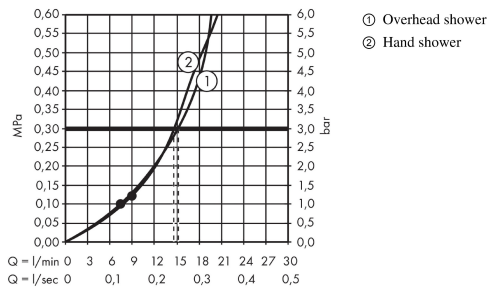

Croma
Showerpipe 220 1jet with thermostatic shower mixer
Surfaces: **chrome** Art. no. : **27185000**

Flowchart