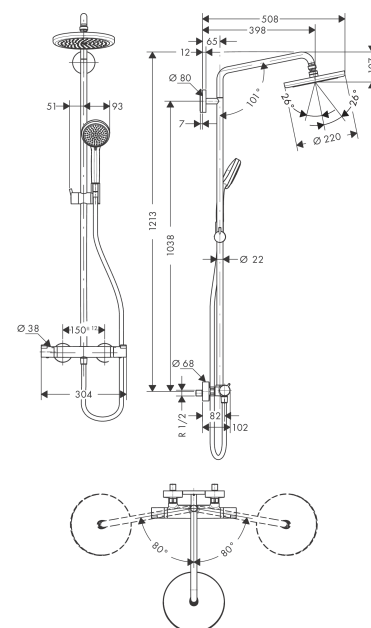

Croma
Showerpipe 220 1jet with thermostatic shower mixer
 Surfaces: **chrome** Art. no. : **27185000**

Description

product features

- Consists of: overhead shower, hand shower, Thermostatic shower mixer, shower hose, slider
- overhead shower Croma 220
- Shower head size: 220 mm
- overhead shower angle adjustable
- Shower arm length: 400 mm
- Spray pattern: RainAir
- Maximum flow rate (at 3 bar): 15 l/min
- Operating pressure: min. 1.3 bar/max. 10 bar
- Swivel shower arm
- thermostat Ecostat Comfort
- safety stop at 40°C
- adjustable hot water limitation
- outlets controlled via volume control/diverter and may not be used simultaneously
- exposed design allows easy installation, all working parts are outside of the wall
- Connection dimension 1/2"
- Connection thread 1/2"
- Centre distance 150 mm ± 12 mm
- height-adjustable hand shower holder
- pipe can be shortened in height
- Kiwa UK 1608702

Article Details

Price excl. VAT

£ 570.83

Technology

Certificates

kiwa

Product image

Scale drawing

Croma
Showerpipe 220 1jet with thermostatic shower mixer
 Surfaces: **chrome** Art. no. : **27185000**

Flowchart

Croma
Showerpipe 220 1jet with thermostatic shower mixer
 Surfaces: **chrome** Art. no. : **27185000**