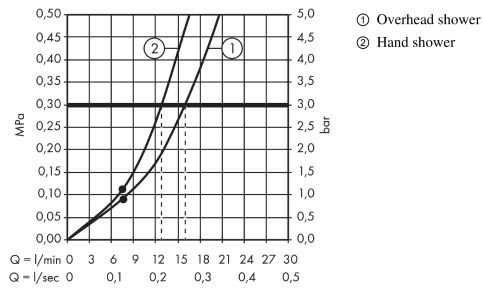

Croma
Showerpipe 220 1jet with manual shower mixer
Surfaces: **chrome** Art. no. : **27222000**

Flowchart