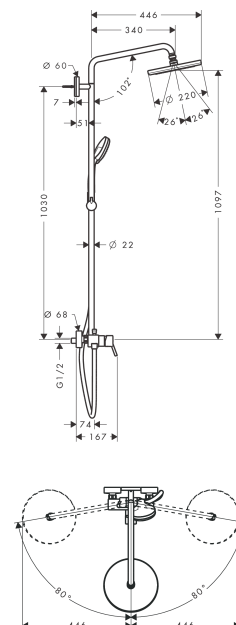

Scale drawing