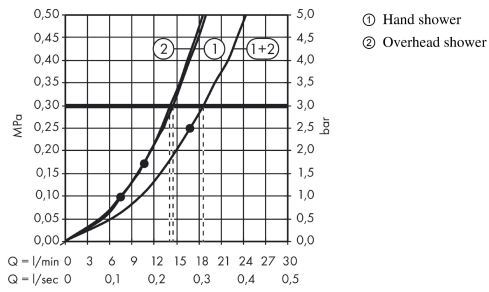

Croma
Showerpipe 220 1jet Reno
Surfaces: **chrome** Art. no. : **27224000**

Flowchart