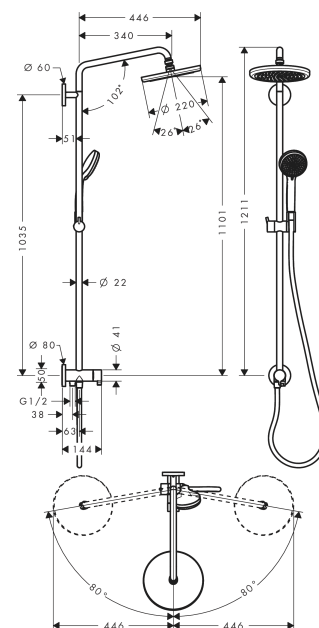

Croma
Showerpipe 220 1jet Reno
Surfaces: **chrome** Art. no. : **27224000**

Description

product features

- Consists of: overhead shower, hand shower, shower hose, slider
- overhead shower Croma 220
- Shower head size: 220 mm
- Spray pattern: RainAir
- overhead shower angle adjustable
- Flow rate RainAir (at 3 bar): 14 l/min
- Operating pressure: min. 1 bar/max. 6 bar
- swivelling shower arm
- Shower arm length: 400 mm
- height-adjustable hand shower holder
- Outlet: overhead shower, hand shower
- Water connection: Isiflex shower hose 0.8 m
- exposed design allows easy installation, all working parts are outside of the wall
- Connection thread 1/2"
- pipe can be shortened in height
- Requires a separate exposed or concealed shower mixer with independent flow and temperature control. Choose from hansgrohe's range of one way thermostatic valves
- Kiwa UK 1608705

Article Details

Price excl. VAT

£ 483.33

Technology

Certificates

kiwa

Product image

Scale drawing