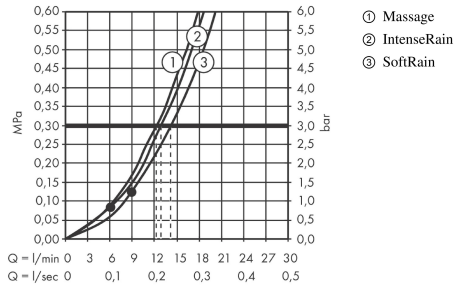

Croma Select S
SemiPipe Multi with thermostatic shower mixer
 Surfaces: **white/chrome** Art. no. : **27247400**

Description

product features

- Consists of: hand shower, Thermostatic shower mixer, shower hose, slider
- thermostat Ecostat Comfort
- safety stop at 40°C
- adjustable hot water limitation
- outlets controlled via volume control/diverter and may not be used simultaneously
- exposed design allows easy installation, all working parts are outside of the wall
- Connection dimension 1/2"
- Connection thread 1/2"
- Centre distance 150 mm ± 12 mm
- height-adjustable hand shower holder
- Shower rail: 900 mm
- operating pressure: min 1 bar / max 10 bar

Article Details

Price excl. VAT

£ 312.50

Technology

Product image

Scale drawing

Croma Select S
SemiPipe Multi with thermostatic shower mixer
 Surfaces: **white/chrome** Art. no. : **27247400**

Flowchart

The consumption was measured in combination with the appropriate fittings (thermostat/mixer/in-wall valve) to reflect actual application in practice.

Croma Select S
SemiPipe Multi with thermostatic shower mixer
 Surfaces: **white/chrome** Art. no. : **27247400**