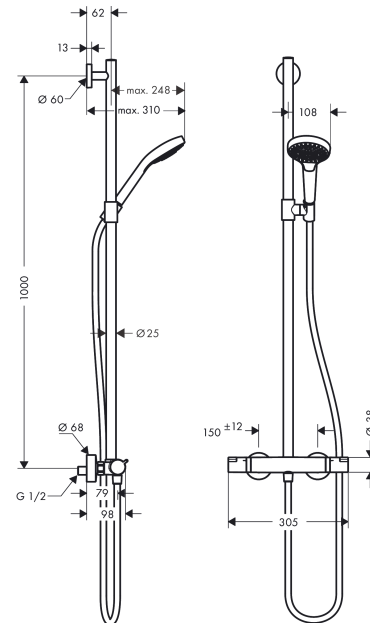

Croma Select S
SemiPipe Multi with thermostatic shower mixer
 Surfaces: **white/chrome** Art. no. : **27247400**

Description

product features

- Consists of: hand shower, Thermostatic shower mixer, shower hose, slider
- thermostat Ecostat Comfort
- safety stop at 40°C
- adjustable hot water limitation
- outlets controlled via volume control/diverter and may not be used simultaneously
- exposed design allows easy installation, all working parts are outside of the wall
- Connection dimension 1/2"
- Connection thread 1/2"
- Centre distance 150 mm ± 12 mm
- height-adjustable hand shower holder
- Shower rail: 900 mm
- operating pressure: min 1 bar / max 10 bar

Article Details

Price excl. VAT

£ 312.50

Technology

Product image

Scale drawing

Croma Select S
SemiPipe Multi with thermostatic shower mixer
 Surfaces: **white/chrome** Art. no. : **27247400**

Flowchart

The consumption was measured in combination with the appropriate fittings (thermostat/mixer/in-wall valve) to reflect actual application in practice.

Croma Select S
SemiPipe Multi with thermostatic shower mixer
 Surfaces: **white/chrome** Art. no. : **27247400**