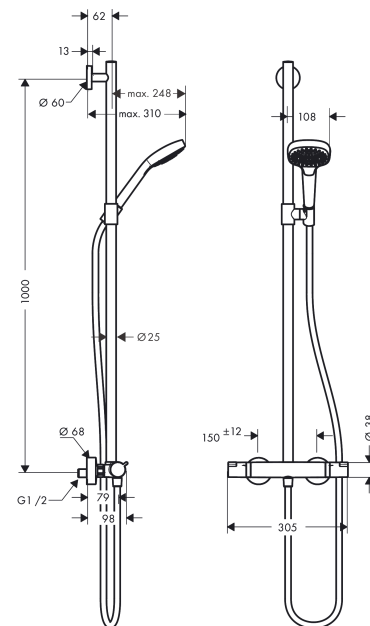

Croma Select E
SemiPipe Multi with thermostatic shower mixer
 Surfaces: **white/chrome** Art. no. : **27248400**

Description

product features

- Consists of: hand shower, Thermostatic shower mixer, shower hose, slider
- thermostat Ecostat Comfort
- safety stop at 40°C
- adjustable hot water limitation
- outlets controlled via volume control/diverter and may not be used simultaneously
- exposed design allows easy installation, all working parts are outside of the wall
- Connection dimension 1/2"
- Connection thread 1/2"
- Centre distance 150 mm ± 12 mm
- height-adjustable hand shower holder
- Shower rail: 900 mm
- operating pressure: min 1 bar / max 10 bar

Article Details

Price excl. VAT

£ 312.50

Technology

Product image

Scale drawing

Croma Select E
SemiPipe Multi with thermostatic shower mixer
 Surfaces: **white/chrome** Art. no. : **27248400**

Flowchart

The consumption was measured in combination with the appropriate fittings (thermostat/mixer/in-wall valve) to reflect actual application in practice.

Croma Select E
SemiPipe Multi with thermostatic shower mixer
 Surfaces: **white/chrome** Art. no. : **27248400**