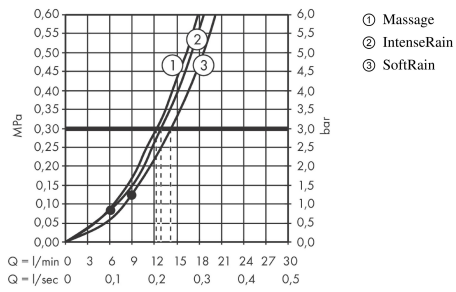

Croma Select E
SemiPipe Multi with thermostatic shower mixer
 Surfaces: **white/chrome** Art. no. : **27248400**

Description

product features

- Consists of: hand shower, Thermostatic shower mixer, shower hose, slider
- thermostat Ecostat Comfort
- safety stop at 40°C
- adjustable hot water limitation
- outlets controlled via volume control/diverter and may not be used simultaneously
- exposed design allows easy installation, all working parts are outside of the wall
- Connection dimension 1/2"
- Connection thread 1/2"
- Centre distance 150 mm ± 12 mm
- height-adjustable hand shower holder
- Shower rail: 900 mm
- operating pressure: min 1 bar / max 10 bar

Article Details

Price excl. VAT

£ 312.50

Technology

Product image

Scale drawing

Croma Select E
SemiPipe Multi with thermostatic shower mixer
 Surfaces: **white/chrome** Art. no. : **27248400**

Flowchart

The consumption was measured in combination with the appropriate fittings (thermostat/mixer/in-wall valve) to reflect actual application in practice.

Croma Select E
SemiPipe Multi with thermostatic shower mixer
 Surfaces: **white/chrome** Art. no. : **27248400**