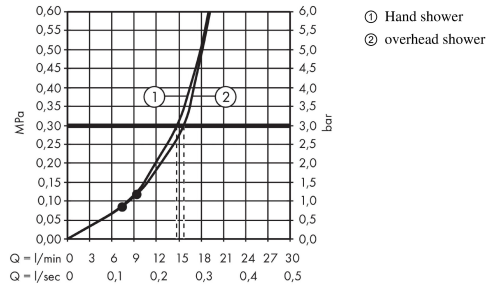

Crometta S
Showerpipe 240 1jet with thermostatic shower mixer
Surfaces: **chrome** Art. no. : **27267000**

Flowchart