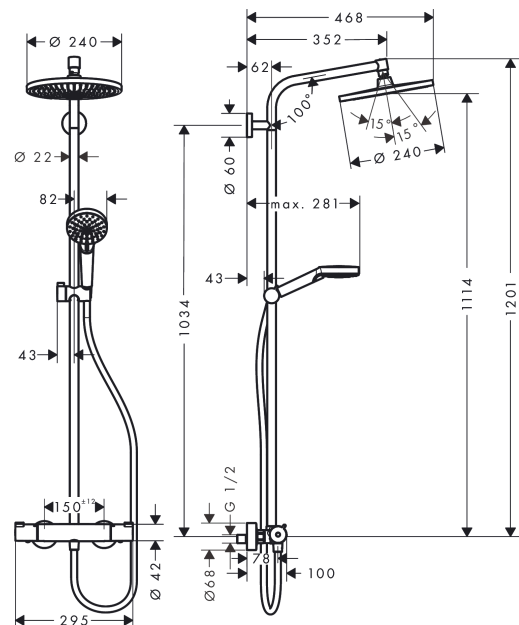

Crometta S
Showerpipe 240 1jet with thermostatic shower mixer
 Surfaces: **chrome** Art. no. : **27267000**

Description

product features

- Consists of: overhead shower, hand shower, Thermostatic shower mixer, shower hose, slider
- slide inclination angle can be adjusted by 45°
- overhead shower Crometta S 240
- Shower head size: 240 mm
- overhead shower angle adjustable
- Shower arm length: 350 mm
- Spray pattern: Rain
- flow rate Rain 16 l/min at 3 bar
- Operating pressure: min. 1.2 bar/max. 10 bar
- safety stop at 40°C
- adjustable hot water limitation
- outlets controlled via volume control/diverter and may not be used simultaneously
- exposed design allows easy installation, all working parts are outside of the wall
- Connection dimension 1/2"
- Connection thread 1/2"
- Centre distance 150 mm ± 12 mm
- height-adjustable hand shower holder
- pipe can be shortened in height
- winner of the iF product design award 2016
- WRAS 1907326
- Kiwa UK 1907708

Scale drawing

Crometta S
Showerpipe 240 1jet with thermostatic shower mixer
 Surfaces: **chrome** Art. no. : **27267000**

Flowchart

Crometta S
Showerpipe 240 1jet with thermostatic shower mixer
 Surfaces: **chrome** Art. no. : **27267000**