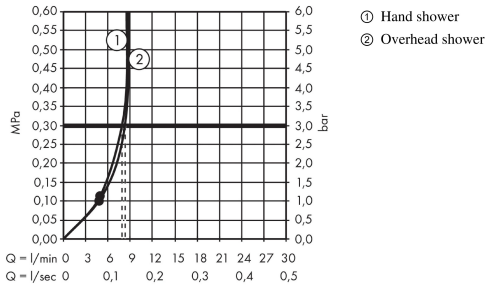

Crometta S
Showerpipe 240 1jet EcoSmart 9 l/min Reno
Surfaces: **chrome** Art. no. : **27270000**

Flowchart

The consumption was measured in combination with the appropriate fittings (thermostat/mixer/in-wall valve) to reflect actual application in practice.