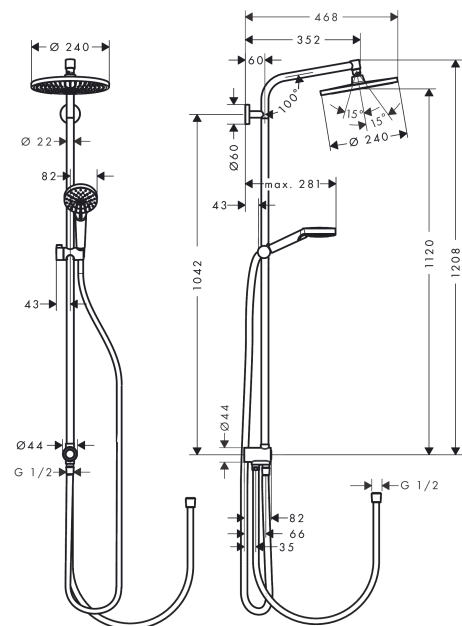

#### product features

- Consists of: overhead shower, hand shower, shower hose, slider, wall outlet
- slide inclination angle can be adjusted by 45°
- overhead shower Crometta S 240
- Shower head size: 240 mm
- Spray pattern: Rain
- overhead shower angle adjustable
- Flow rate Rain (at 3 bar): 9 l/min
- Shower arm length: 350 mm
- height-adjustable hand shower holder
- Outlet: overhead shower, hand shower
- Water connection: Isiflex shower hose 0.8 m
- exposed design allows easy installation, all working parts are outside of the wall
- Connection thread 1/2"
- pipe can be shortened in height
- operating pressure: min 1.2 bar / max 10 bar
- Requires a separate exposed or concealed shower mixer with independent flow and temperature control. Choose from hansgrohe's range of one way thermostatic valves
- WRAS 1811002
- WRAS 1811002
- WRAS 1811002

### Technology

### Product image

### Scale drawing

**Crometta S**  
**Showerpipe 240 1jet EcoSmart 9 l/min Reno**  
 Surfaces: **chrome** Art. no. : **27270000**

**Flowchart**

The consumption was measured in combination with the appropriate fittings (thermostat/mixer/in-wall valve) to reflect actual application in practice.