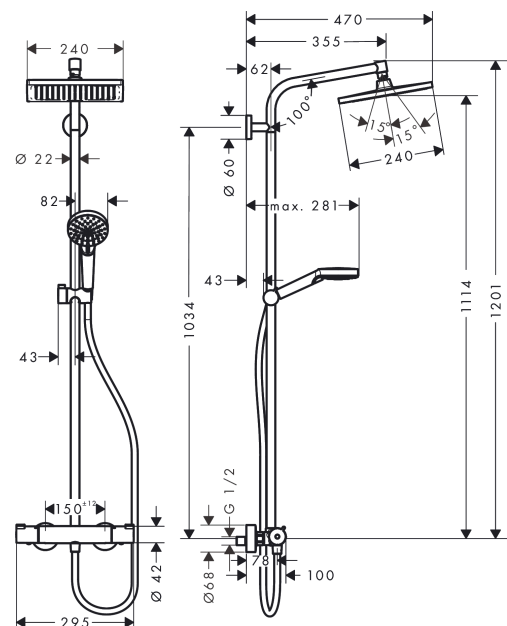

Crometta E
Showerpipe 240 1jet with thermostatic shower mixer
 Surfaces: **chrome** Art. no. : **27271000**

Description

product features

- Consists of: overhead shower, hand shower, Thermostatic shower mixer, shower hose, slider
- slide inclination angle can be adjusted by 45°
- overhead shower Crometta E 240
- Shower head size: 240 x 240 mm
- overhead shower angle adjustable
- Shower arm length: 350 mm
- Spray pattern: Rain
- flow rate Rain 15 l/min at 3 bar
- Operating pressure: min. 1.8 bar/max. 10 bar
- safety stop at 40°C
- adjustable hot water limitation
- outlets controlled via volume control/diverter and may not be used simultaneously
- exposed design allows easy installation, all working parts are outside of the wall
- Connection dimension 1/2"
- Connection thread 1/2"
- Centre distance 150 mm ± 12 mm
- height-adjustable hand shower holder
- pipe can be shortened in height
- WRAS 1907326
- Kiwa UK 1907708

Article Details

Price excl. VAT

£ 416.67

Technology

Certificates

kiwa

Product image

Scale drawing

Crometta E
Showerpipe 240 1jet with thermostatic shower mixer
 Surfaces: **chrome** Art. no. : **27271000**

Flowchart

Crometta E
Showerpipe 240 1jet with thermostatic shower mixer
 Surfaces: **chrome** Art. no. : **27271000**