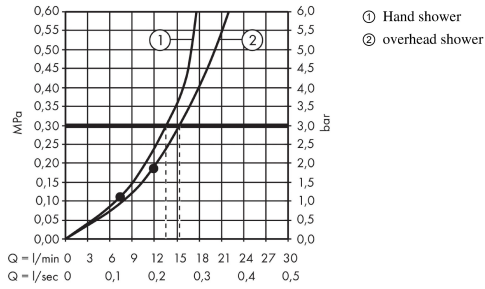

Crometta E
Showerpipe 240 1jet with thermostatic shower mixer
Surfaces: **chrome** Art. no. : **27271000**

Flowchart