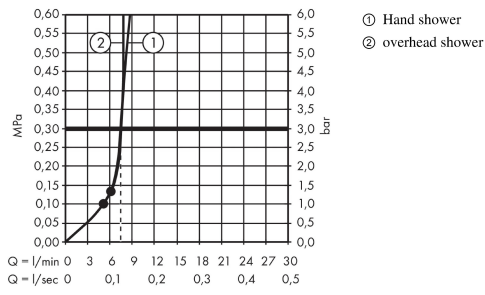

Crometta E

Showerpipe 240 1jet EcoSmart 9 l/min with thermostatic shower mixer

Surfaces: **chrome** Art. no. : **27281000**

Description

product features

- Consists of: overhead shower, hand shower, Thermostatic shower mixer, shower hose, slider
- slide inclination angle can be adjusted by 45°
- overhead shower Crometta E 240
- Shower head size: 240 x 240 mm
- overhead shower angle adjustable
- Shower arm length: 350 mm
- Spray pattern: Rain
- Maximum flow rate (at 3 bar): 9 l/min
- safety stop at 40°C
- adjustable hot water limitation
- outlets controlled via volume control/diverter and may not be used simultaneously
- exposed design allows easy installation, all working parts are outside of the wall
- Connection dimension 1/2"
- Connection thread 1/2"
- Centre distance 150 mm ± 12 mm
- height-adjustable hand shower holder
- pipe can be shortened in height
- WRAS 1907326
- Kiwa UK 1907708

Crometta E
Showerpipe 240 1jet EcoSmart 9 l/min with thermostatic shower mixer
 Surfaces: **chrome** Art. no. : **27281000**

Flowchart

Crometta E

Showerpipe 240 1jet EcoSmart 9 l/min with thermostatic shower mixer