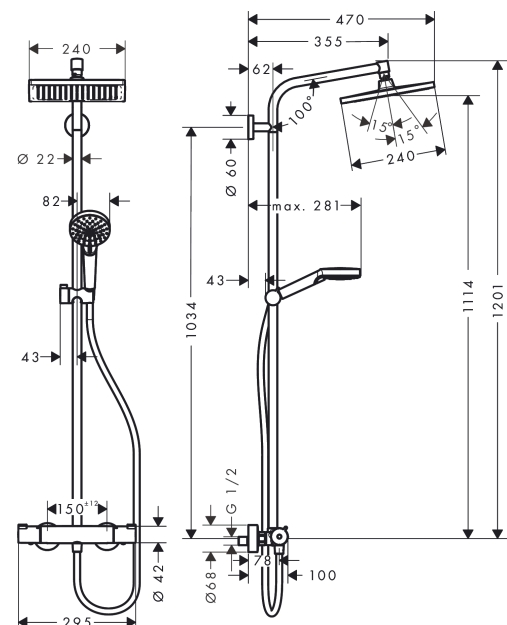

Crometta E

Showerpipe 240 1jet EcoSmart 9 l/min with thermostatic shower mixer

Surfaces: **chrome** Art. no. : **27281000**

Description

product features

- Consists of: overhead shower, hand shower, Thermostatic shower mixer, shower hose, slider
- slide inclination angle can be adjusted by 45°
- overhead shower Crometta E 240
- Shower head size: 240 x 240 mm
- overhead shower angle adjustable
- Shower arm length: 350 mm
- Spray pattern: Rain
- Maximum flow rate (at 3 bar): 9 l/min
- safety stop at 40°C
- adjustable hot water limitation
- outlets controlled via volume control/diverter and may not be used simultaneously
- exposed design allows easy installation, all working parts are outside of the wall
- Connection dimension 1/2"
- Connection thread 1/2"
- Centre distance 150 mm ± 12 mm
- height-adjustable hand shower holder
- pipe can be shortened in height
- WRAS 1907326
- Kiwa UK 1907708

Article Details

Price excl. VAT

£ 416.67

Technology

Certificates

kiwa

Product image

Scale drawing

Crometta E
Showerpipe 240 1jet EcoSmart 9 l/min with thermostatic shower mixer
 Surfaces: **chrome** Art. no. : **27281000**

Flowchart

Crometta E

Showerpipe 240 1jet EcoSmart 9 l/min with thermostatic shower mixer

Surfaces: **chrome** Art. no. : **27281000**

Installation examples