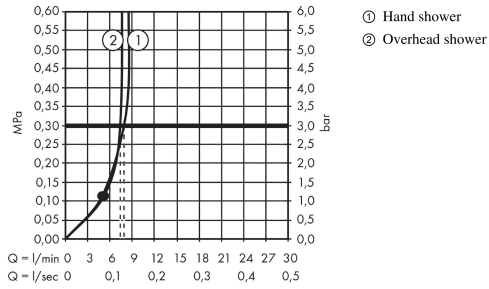

Crometta E
Showerpipe 240 1jet EcoSmart 9 l/min Reno
Surfaces: **chrome** Art. no. : **27289000**

Flowchart