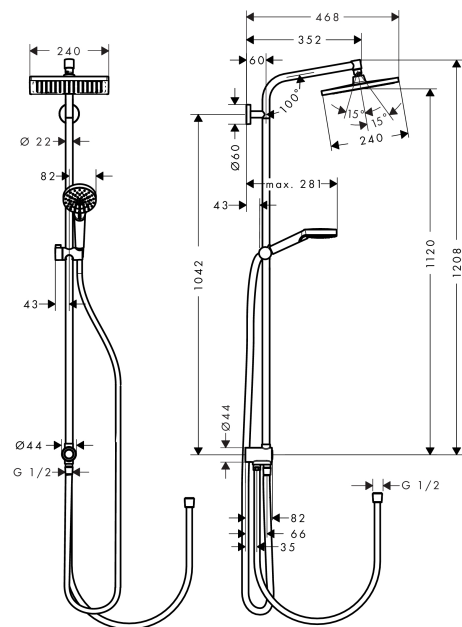

### product features

- Consists of: overhead shower, hand shower, shower hose, slider, wall outlet
- slide inclination angle can be adjusted by 45°
- overhead shower Crometta E 240
- Shower head size: 240 x 240 mm
- Spray pattern: Rain
- overhead shower angle adjustable
- Flow rate Rain (at 3 bar): 9 l/min
- Shower arm length: 350 mm
- height-adjustable hand shower holder
- Outlet: overhead shower, hand shower
- Water connection: Isiflex shower hose 0.8 m
- exposed design allows easy installation, all working parts are outside of the wall
- Connection thread 1/2"
- pipe can be shortened in height
- Requires a separate exposed or concealed shower mixer with independent flow and temperature control. Choose from hansgrohe's range of one way thermostatic valves

## Scale drawing

**Crometta E**  
**Showerpipe 240 1jet EcoSmart 9 l/min Reno**  
 Surfaces: **chrome** Art. no. : **27289000**

**Flowchart**

**Crometta E**  
**Showerpipe 240 1jet EcoSmart 9 l/min Reno**  
 Surfaces: **chrome** Art. no. : **27289000**