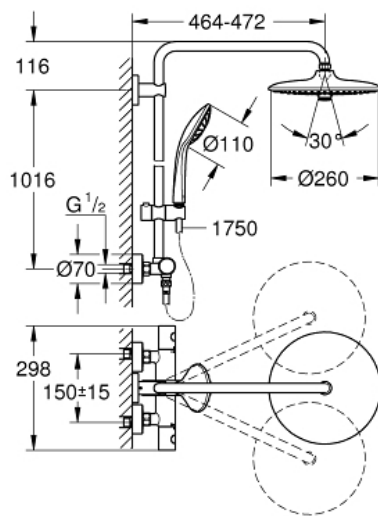

EUPHORIA SYSTEM 260
with thermostat for wall mounting
MODEL # 27296002

Pure Freude
an Wasser

GROHE

Product Description:
EUPHORIA SYSTEM 260
with thermostat for wall mounting

Standard Specification:

Consisting of:
horizontal swivable 450 mm projection shower arm
exposed thermostatic shower
with Aquadimmer function
allows change between:
head shower Euphoria 260 (26 455)
3 spray patterns:
Rain, SmartRain, Jet
with ball joint
rotation angle $\pm 15^\circ$
hand shower Euphoria 110 Massage
(27 221 000)
3 spray patterns:
Rain, SmartRain, Massage
adjustable height via gliding element
Silverflex shower hose 1750 mm (28 388 000)
GROHE TurboStat compact cartridge
with wax thermoelement
GROHE SafeStop safety button at 38°C
(calibration required)
GROHE SafeStop Plus optional temperature limiter at 43°C
included
GROHE DreamSpray perfect spray pattern
GROHE StarLight chrome finish
GROHE SprayDimmer (Stepless
flow rate reduction)
SpeedClean anti-limescale system
Inner WaterGuide for a longer life
Twistfree preventing the hose from twisting
min.recommended pressure 1 bar
minimum flow rate 7 l/min.
min. recommended pressure 1 bar
optional upgrade: **GROHE EasyReach** tray (26 362)

Color:

□ 27296002 Chrome