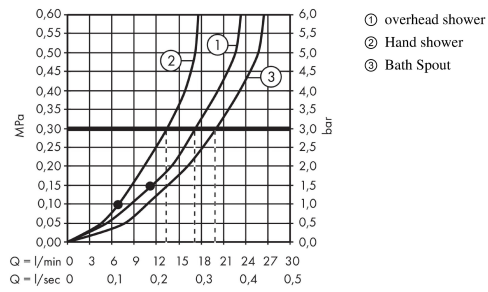

Crometta E
Showerpipe 240 1jet with thermostatic bath mixer
Surfaces: **chrome** Art. no. : **27298000**

Flowchart