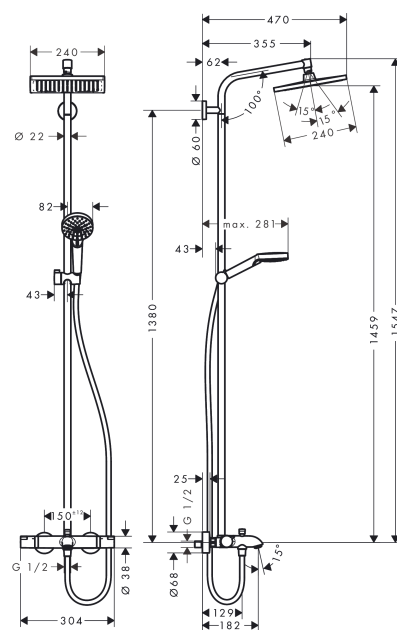

Crometta E
Showerpipe 240 1jet with thermostatic bath mixer
 Surfaces: **chrome** Art. no. : **27298000**

Description

product features

- Consists of: overhead shower, hand shower, thermostatic bath mixer, shower hose, slider
- slide inclination angle can be adjusted by 45°
- overhead shower Crometta E 240
- Shower head size: 240 x 240 mm
- overhead shower angle adjustable
- Shower arm length: 350 mm
- Spray pattern: Rain
- flow rate Rain 17 l/min at 3 bar
- Operating pressure: min. 1.5 bar/max. 10 bar
- thermostat Ecostat Comfort
- flow rate bath filler 20 l/min at 3 bar
- safety stop at 40°C
- adjustable hot water limitation
- outlets controlled via volume control/diverter and may not be used simultaneously
- exposed design allows easy installation, all working parts are outside of the wall
- Connection dimension 1/2"
- Connection thread 1/2"
- Centre distance 150 mm ± 12 mm
- height-adjustable hand shower holder
- pipe can be shortened in height
- operating pressure: min 1.5 bar / max 10 bar
- Kiwa UK 1910722

Article Details

Price excl. VAT

£ 537.50

Technology

Certificates

kiwa

Product image

Scale drawing

Crometta E
Showerpipe 240 1jet with thermostatic bath mixer
 Surfaces: **chrome** Art. no. : **27298000**

Flowchart

Crometta E
Showerpipe 240 1jet with thermostatic bath mixer
 Surfaces: **chrome** Art. no. : **27298000**