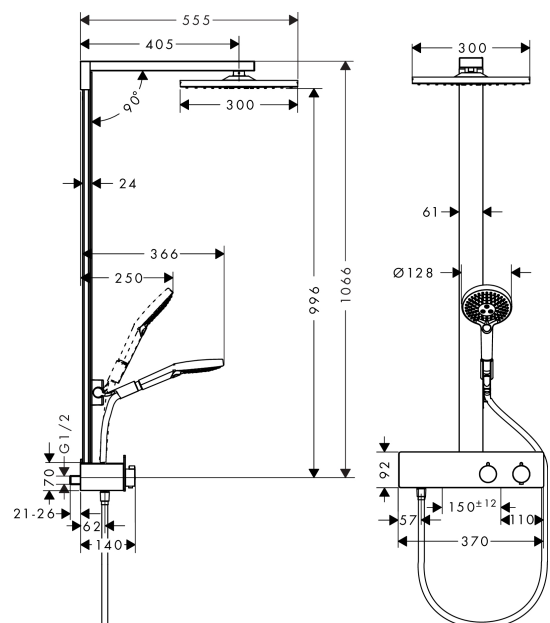

Raindance E
Showerpipe 300 1jet EcoSmart 9 l/min with ShowerTablet 350
 Surfaces: **chrome** Art. no. : **27362000**

Description

product features

- Consists of: overhead shower, hand shower, Thermostatic shower mixer, shower hose, shower holder
- 90° position adjustable slider, pivots left and right, up and down
- will not run two outlets at same time
- overhead shower Raindance E 300 Air 1jet
- Shower head size: 300 x 300 mm
- overhead shower angle adjustable
- Shower arm length: 405 mm
- Shelf colour: anodised aluminium
- Spray pattern: RainAir
- Maximum flow rate (at 3 bar): 9 l/min
- flow rate RainAir 9 l/min at 3 bar
- thermostat ShowerTablet 350
- isolated water conduction
- safety stop at 40°C
- adjustable hot water limitation
- outlets controlled via volume control/diverter and may not be used simultaneously
- exposed design allows easy installation, all working parts are outside of the wall
- Connection dimension 1/2"
- Connection thread 1/2"
- Centre distance 150 mm ± 12 mm
- Shower rail: 1000 mm

Article Details

Price excl. VAT

£ 1,383.33

Technology

Design awards

Product image

Scale drawing

Raindance E
Showerpipe 300 1jet EcoSmart 9 l/min with ShowerTablet 350
Surfaces: **chrome** Art. no. : **27362000**

Flowchart

- ① Hand shower
- ② Overhead shower