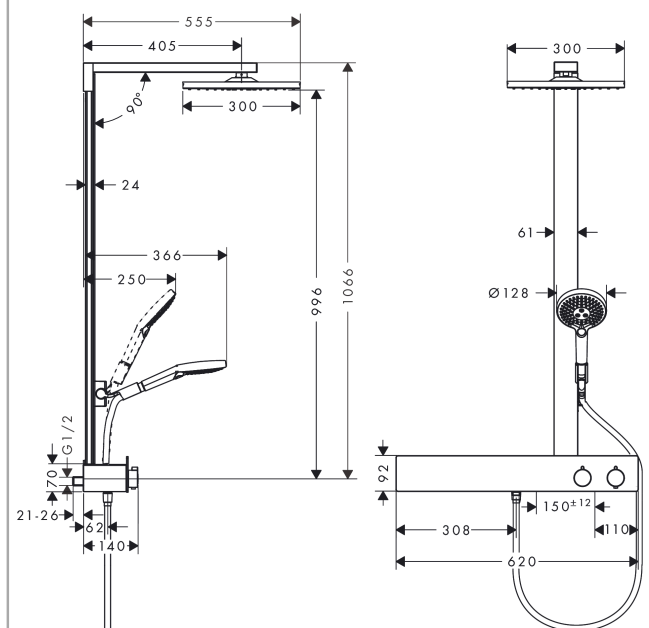

Raindance E
Showerpipe 300 1jet with ShowerTablet 600
 Surfaces: **chrome** Art. no. : **27363000**

Description

product features

- Consists of: overhead shower, hand shower, Thermostatic shower mixer, shower hose, slider
- 90° position adjustable slider, pivots left and right, up and down
- will not run two outlets at same time
- overhead shower Raindance E 300 Air 1jet
- Shower head size: 300 x 300 mm
- overhead shower angle adjustable
- Shower arm length: 405 mm
- Shelf colour: anodised aluminium
- surface of the cover at colour variant -000 = mirror glass, at colour variant -400 = white glass
- Spray pattern: RainAir
- Maximum flow rate (at 3 bar): 16 l/min
- thermostat ShowerTablet 600
- isolated water conduction
- safety stop at 40°C
- outlets controlled via volume control/diverter and may not be used simultaneously
- exposed design allows easy installation, all working parts are outside of the wall
- Connection dimension 1/2"
- Connection thread 1/2"
- Centre distance 150 mm ± 12 mm
- minimum operating pressure 1.6 bar

Article Details

Price excl. VAT

£ 1,616.67

Technology

Design awards

Product image

Scale drawing

Raindance E
Showerpipe 300 1jet with ShowerTablet 600
 Surfaces: **chrome** Art. no. : **27363000**

Flowchart