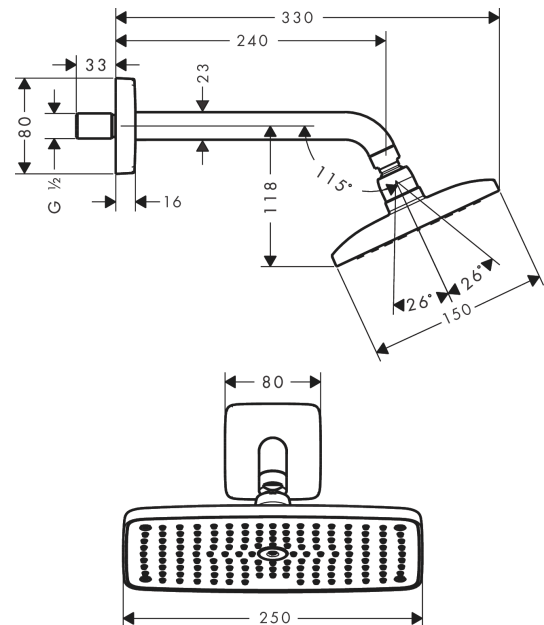

Raindance E

Overhead shower 240 1jet with shower arm

Surfaces: **chrome** Art. no. : **27370000**

Description

product features

- Shower head size: 250 x 150 mm
- Shower arm length: 240 mm
- Ball-joint: overhead shower angle adjustable
- Spray pattern: RainAir
- flow rate RainAir 18 l/min at 3 bar
- Operating pressure: min. 1.5 bar/max. 6 bar
- Spray face: metal
- spray disc removable for cleaning
- Installation: wall
- Connection thread 1/2"

Article Details

Price excl. VAT

£ 433.33

Technology

Product image

Scale drawing