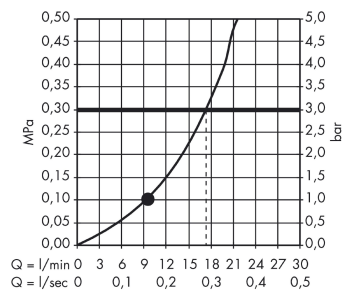

Flowchart

The consumption was measured in combination with the appropriate fittings (thermostat/mixer/ in-wall valve) to reflect actual application in practice.