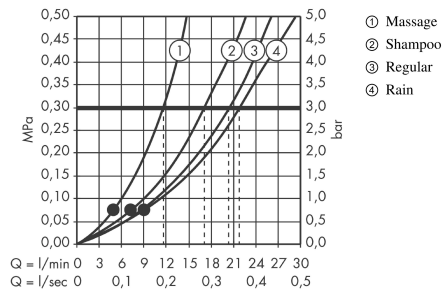

Croma 100
Overhead shower Vario
 Surfaces: **chrome** Art. no. : **27441000**

Description

product features

- Shower head size: 100 mm
- Ball-joint: overhead shower angle adjustable
- Spray pattern: Rain, Shampoo spray, normal spray, Massage spray
- flow rate Rain 22 l/min at 3 bar
- flow rate Shampoo spray 17 l/min at 3 bar
- flow rate normal spray 20 l/min at 3 bar
- flow rate Massage spray 11 l/min at 3 bar
- Operating pressure: min. 1 bar/max. 6 bar
- adjustment with shift on overhead shower
- grey spray face
- Spray face: plastic
- Installation: ceiling or wall
- Connection thread 1/2"

Article Details

Price excl. VAT

£ 43.33

Technology

Product image

Scale drawing

Croma 100

Overhead shower Vario

Surfaces: **chrome** Art. no. : **27441000**

Flowchart

The consumption was measured in combination with the appropriate fittings (thermostat/mixer/in-wall valve) to reflect actual application in practice.