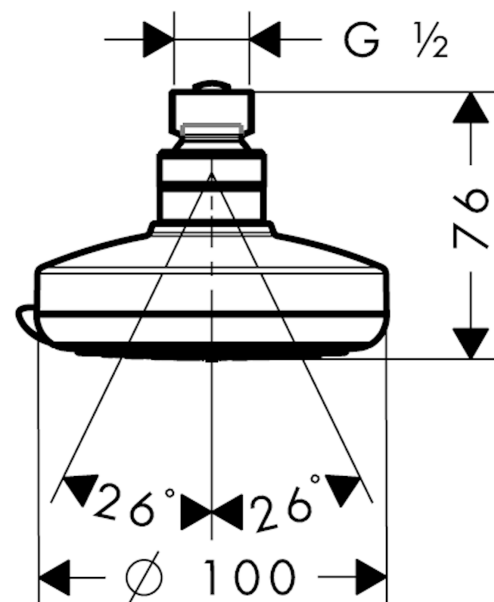

Croma 100
Overhead shower Vario
 Surfaces: **chrome** Art. no. : **27441000**

Description

product features

- Shower head size: 100 mm
- Ball-joint: overhead shower angle adjustable
- Spray pattern: Rain, Shampoo spray, normal spray, Massage spray
- flow rate Rain 22 l/min at 3 bar
- flow rate Shampoo spray 17 l/min at 3 bar
- flow rate normal spray 20 l/min at 3 bar
- flow rate Massage spray 11 l/min at 3 bar
- Operating pressure: min. 1 bar/max. 6 bar
- adjustment with shift on overhead shower
- grey spray face
- Spray face: plastic
- Installation: ceiling or wall
- Connection thread 1/2"

Article Details

Price excl. VAT

£ 43.33

Technology

Product image

Scale drawing

Croma 100

Overhead shower Vario

Surfaces: **chrome** Art. no. : **27441000**

Flowchart

The consumption was measured in combination with the appropriate fittings (thermostat/mixer/in-wall valve) to reflect actual application in practice.