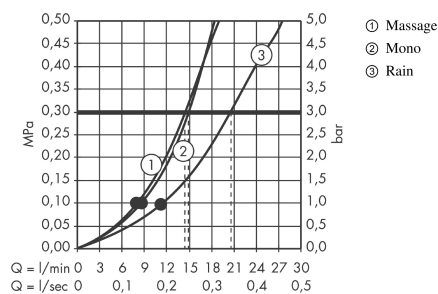

Flowchart

The consumption was measured in combination with the appropriate fittings (thermostat/mixer/ in-wall valve) to reflect actual application in practice.