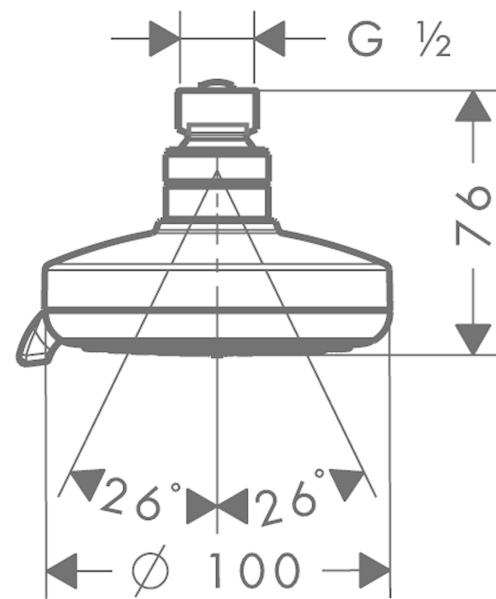

Croma 100

Overhead shower Multi

Surfaces: **chrome** Art. no. : **27443000**

Description

product features

- Shower head size: 100 mm
- Ball-joint: overhead shower angle adjustable
- Spray pattern: Rain, MonoRain, Massage spray
- flow rate Rain 20 l/min at 3 bar
- flow rate Mono 15 l/min at 3 bar
- flow rate Massage spray 14 l/min at 3 bar
- Operating pressure: min. 1 bar/max. 6 bar
- adjustment with shift on overhead shower
- grey spray face
- Spray face: plastic
- Installation: ceiling or wall
- Connection thread 1/2"

Article Details

Price excl. VAT

£ 72.50

Technology

Product image

Scale drawing