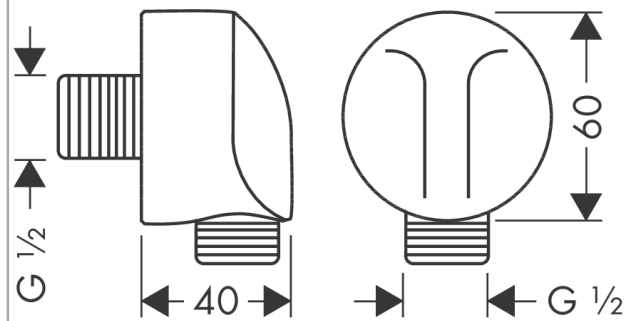

FixFit

Wall outlet E with non-return valve

Surfaces: **chrome** Art. no. : **27458000**

Description

product features

- metal connection angle
- non-return valve
- Kiwa UK 1809701

Article Details

Price excl. VAT

£ 66.67

Certificates

kiwa

Product image

Scale drawing

FixFit

Wall outlet E with non-return valve

Surfaces: **chrome** Art. no. : **27458000**