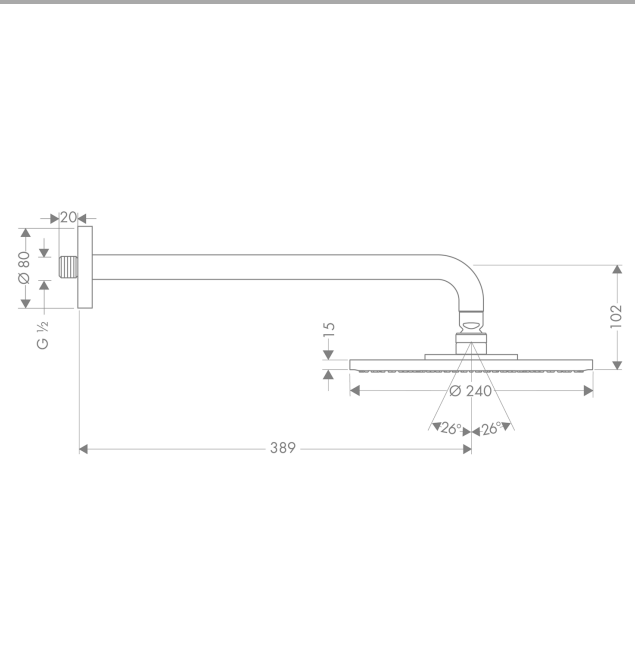

Scale drawing