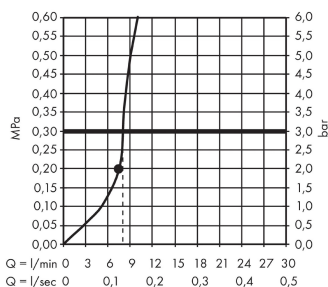

Flowchart

The consumption was measured in combination with the appropriate fittings (thermostat/mixer/ in-wall valve) to reflect actual application in practice.