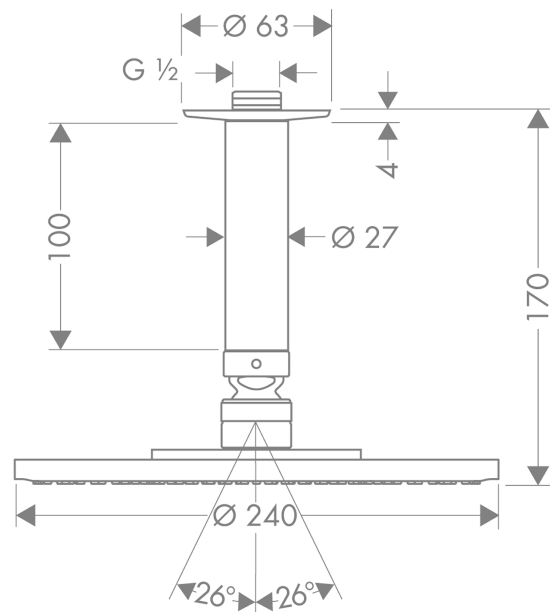

Scale drawing