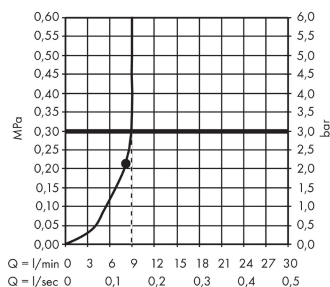

Flowchart

The consumption was measured in combination with the appropriate fittings (thermostat/mixer/ in-wall valve) to reflect actual application in practice.