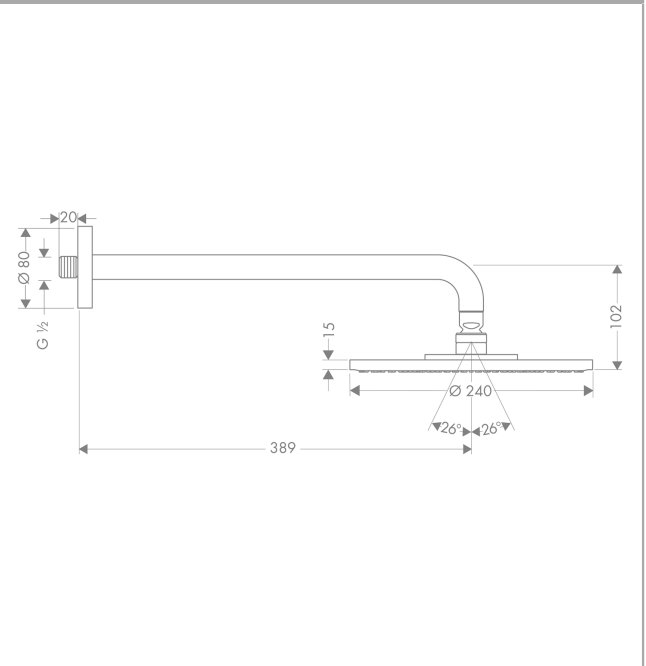

Scale drawing