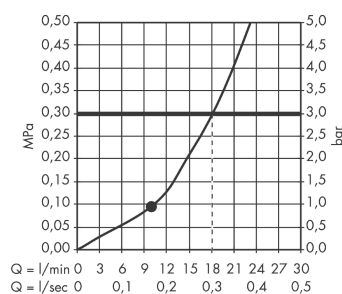

Flowchart

The consumption was measured in combination with the appropriate fittings (thermostat/mixer/ in-wall valve) to reflect actual application in practice.