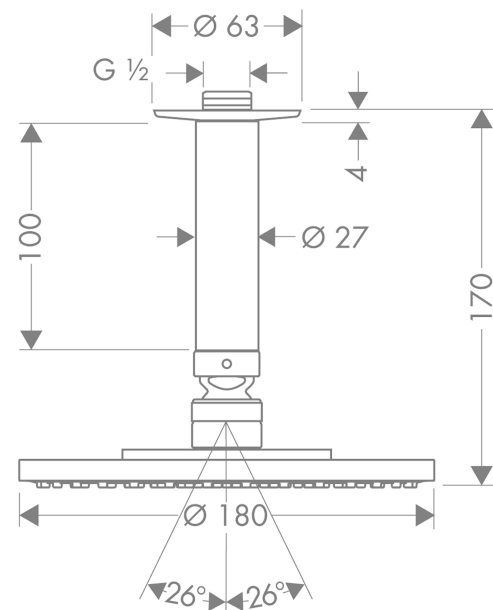

Raindance S

Overhead shower 180 1jet RainAir with ceiling connector

Surfaces: **chrome** Art. no. : **27478000**

Description

product features

- Shower head size: 180 mm
- Ball-joint: overhead shower angle adjustable
- Spray pattern: RainAir
- flow rate RainAir 18 l/min at 3 bar
- Operating pressure: min. 1 bar/max. 6 bar
- Spray face: metal
- Ceiling connection length: 100 mm
- Connection thread 1/2"
- WRAS 1807028
- WRAS 1807028

Article Details

Price excl. VAT

£ 375.00

Technology

Certificates

kiwa

Product image

Scale drawing