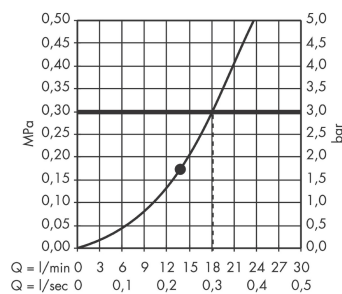

Raindance S

Overhead shower 300 1jet with shower arm 46 cm

Surfaces: chrome Art. no. : 27492000

Description

product features

- Shower head size: 300 mm
- Shower arm length: 460 mm
- Ball-joint: overhead shower angle adjustable
- Spray pattern: RainAir
- flow rate RainAir 18 l/min at 3 bar
- Operating pressure: min. 1 bar/max. 6 bar
- Spray face: metal
- Installation: wall
- Connection thread 1/2"
- operating pressure: min 1 bar / max 6 bar
- WRAS 1807028
- WRAS 1807028

Article Details

Price excl. VAT

£ 691.67

Technology

Certificates

Product image

Scale drawing

Flowchart

The consumption was measured in combination with the appropriate fittings (thermostat/mixer/ in-wall valve) to reflect actual application in practice.