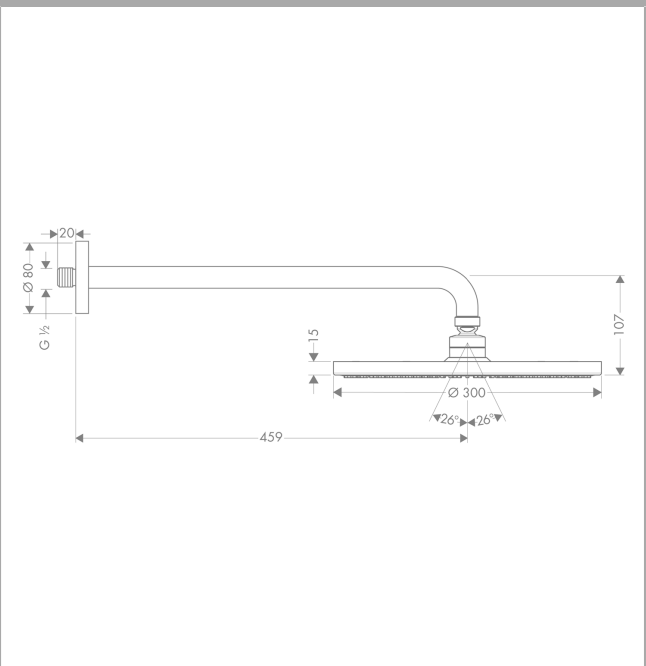

Raindance S

Overhead shower 300 1jet with shower arm 46 cm

Surfaces: chrome Art. no. : 27492000

Description

product features

- Shower head size: 300 mm
- Shower arm length: 460 mm
- Ball-joint: overhead shower angle adjustable
- Spray pattern: RainAir
- flow rate RainAir 18 l/min at 3 bar
- Operating pressure: min. 1 bar/max. 6 bar
- Spray face: metal
- Installation: wall
- Connection thread 1/2"
- operating pressure: min 1 bar / max 6 bar
- WRAS 1807028
- WRAS 1807028

Article Details

Price excl. VAT

£ 691.67

Technology

Certificates

Product image

Scale drawing

Flowchart

The consumption was measured in combination with the appropriate fittings (thermostat/mixer/ in-wall valve) to reflect actual application in practice.