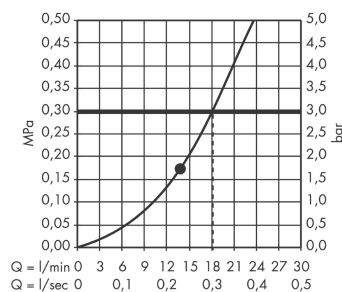

Raindance S

Overhead shower 300 1jet with shower arm 39 cm

Surfaces: **chrome** Art. no. : **27493000**

Description

product features

- Shower head size: 300 mm
- Shower arm length: 390 mm
- Ball-joint: overhead shower angle adjustable
- Spray pattern: RainAir
- flow rate RainAir 18 l/min at 3 bar
- Operating pressure: min. 1 bar/max. 6 bar
- Spray face: metal
- Installation: wall
- Connection thread 1/2"
- WRAS 1807028
- WRAS 1807028

Article Details

Price excl. VAT

£ 650.00

Technology

Certificates

Product image

Scale drawing

Flowchart

The consumption was measured in combination with the appropriate fittings (thermostat/mixer/ in-wall valve) to reflect actual application in practice.