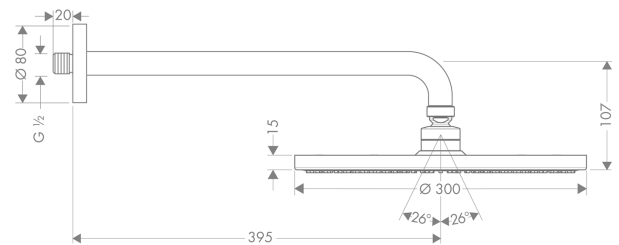

Raindance S

Overhead shower 300 1jet with shower arm 39 cm

Surfaces: **chrome** Art. no. : **27493000**

Description

product features

- Shower head size: 300 mm
- Shower arm length: 390 mm
- Ball-joint: overhead shower angle adjustable
- Spray pattern: RainAir
- flow rate RainAir 18 l/min at 3 bar
- Operating pressure: min. 1 bar/max. 6 bar
- Spray face: metal
- Installation: wall
- Connection thread 1/2"
- WRAS 1807028
- WRAS 1807028

Article Details

Price excl. VAT

£ 650.00

Technology

Certificates

Product image

Scale drawing

Flowchart

The consumption was measured in combination with the appropriate fittings (thermostat/mixer/ in-wall valve) to reflect actual application in practice.