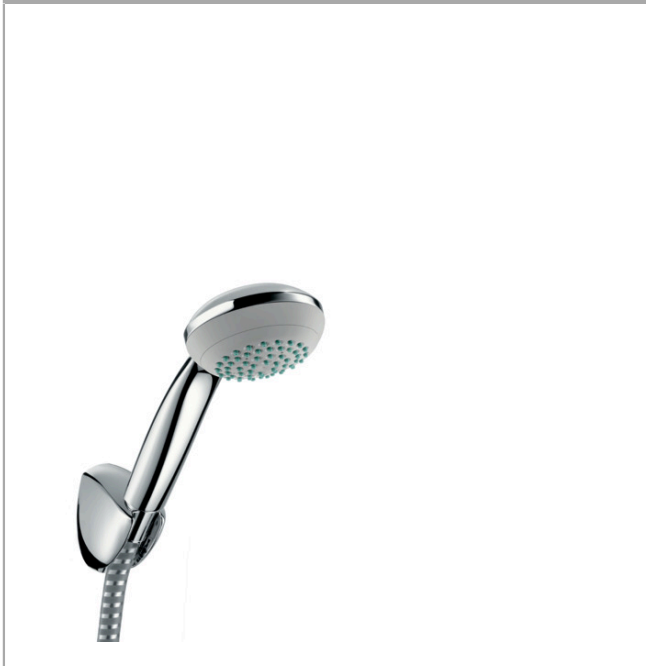

Crometta 85
Shower holder set Mono with shower hose 125 cm
 Surfaces: **chrome** Art. no. : **27576000**

Description

product features

- Consists of: hand shower, shower holder, shower hose
- Spray pattern: normal spray
- Maximum flow rate (at 3 bar): 16 l/min
- Operating pressure: min. 1 bar/max. 6 bar

Article Details

Price excl. VAT

£ 26.67

Technology

Product image

Scale drawing