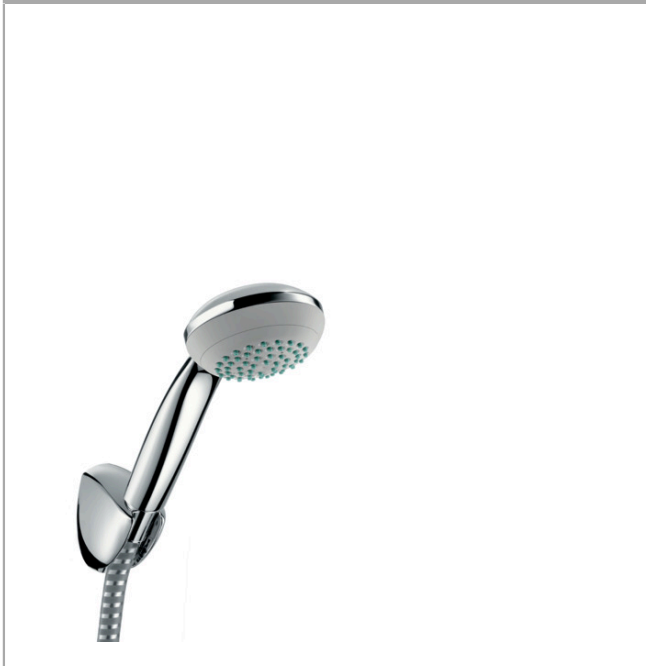

Crometta 85
Shower holder set Mono with shower hose 160 cm
Surfaces: **chrome** Art. no. : **27577000**

Description

product features

- Consists of: hand shower, shower holder, shower hose
- Spray pattern: normal spray
- Maximum flow rate (at 3 bar): 16 l/min
- Operating pressure: min. 1 bar/max. 6 bar

Article Details

Price excl. VAT

£ 27.50

Technology

Product image