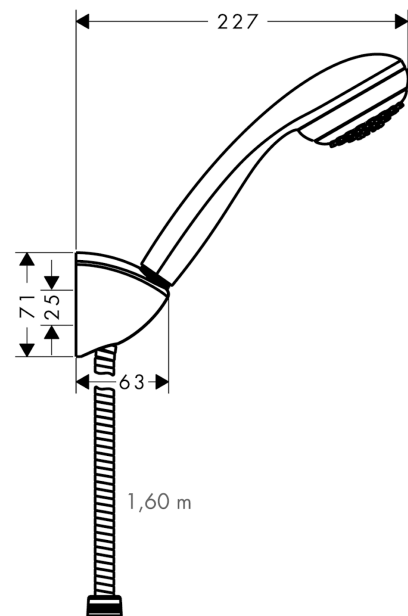

**Crometta 85**  
**Shower holder set Mono with shower hose 160 cm**  
 Surfaces: **chrome** Art. no. : **27577000**

### product features

- Consists of: hand shower, shower holder, shower hose
- Spray pattern: normal spray
- Maximum flow rate (at 3 bar): 16 l/min
- Operating pressure: min. 1 bar/max. 6 bar

## Scale drawing