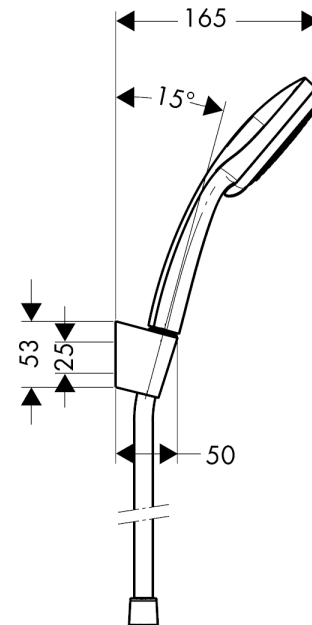

**Croma 100**  
**Shower holder set Vario with shower hose 125 cm**  
 Surfaces: **chrome** Art. no. : **27592000**

### product features

- Consists of: hand shower, shower holder, shower hose
- Spray pattern: Rain, normal spray, Shampoo spray, Massage spray
- spray type adjustment by turning
- Shower head size: 100 mm
- pivot connector prevent hose from tangling
- Maximum flow rate (at 3 bar): 18 l/min
- Operating pressure: min. 1 bar/max. 6 bar
- wall supports of plastic

## Scale drawing