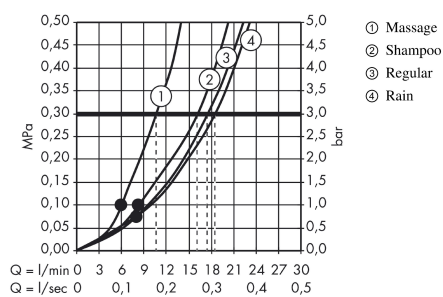

Flowchart

The consumption was measured in combination with the appropriate fittings (thermostat/mixer/ in-wall valve) to reflect actual application in practice.