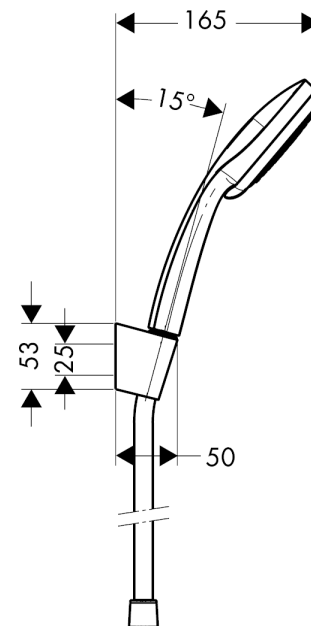

Croma 100
Shower holder set Vario with shower hose 160 cm
 Surfaces: **chrome** Art. no. : **27594000**

Description

product features

- Consists of: hand shower, shower holder, shower hose
- Spray pattern: Massage spray, Rain, normal spray, Shampoo spray
- spray type adjustment by turning
- Shower head size: 100 mm
- pivot connector prevent hose from tangling
- Maximum flow rate (at 3 bar): 19 l/min
- Noise class: I
- Operating pressure: min. 1 bar/max. 6 bar
- wall supports of plastic

Article Details

Price excl. VAT

£ 50.00

Technology

Product image

Scale drawing

Flowchart

The consumption was measured in combination with the appropriate fittings (thermostat/mixer/ in-wall valve) to reflect actual application in practice.