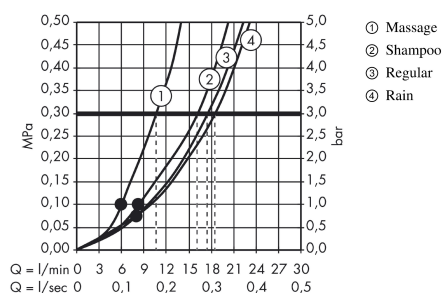

Croma 100
Shower holder set Vario with shower hose 160 cm
 Surfaces: **chrome** Art. no. : **27594000**

Description

product features

- Consists of: hand shower, shower holder, shower hose
- Spray pattern: Massage spray, Rain, normal spray, Shampoo spray
- spray type adjustment by turning
- Shower head size: 100 mm
- pivot connector prevent hose from tangling
- Maximum flow rate (at 3 bar): 19 l/min
- Noise class: I
- Operating pressure: min. 1 bar/max. 6 bar
- wall supports of plastic

Article Details

Price excl. VAT

£ 50.00

Technology

Product image

Scale drawing

Flowchart

The consumption was measured in combination with the appropriate fittings (thermostat/mixer/ in-wall valve) to reflect actual application in practice.