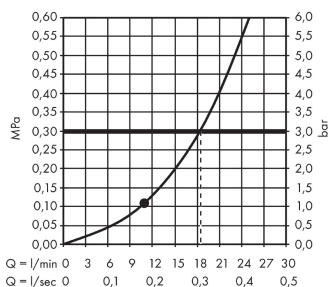

Raindance S

Overhead shower 240 1jet PowderRain with shower arm

Surfaces: **chrome** Art. no. : **27607000**

Description

product features

- Shower head size: 240 mm
- Shower arm length: 390 mm
- Ball-joint: overhead shower angle adjustable
- Spray pattern: PowderRain
- Flow rate PowderRain (at 3 bar): 18 l/min at 3 bar
- Operating pressure: min. 1 bar/max. 6 bar
- Spray face: metal
- Installation: wall
- Connection thread 1/2"
- WRAS 1903338
- Kiwa UK 1903721

Article Details

Price excl. VAT

£ 395.83

Technology

Certificates

Product image

Scale drawing

Flowchart

The consumption was measured in combination with the appropriate fittings (thermostat/mixer/ in-wall valve) to reflect actual application in practice.