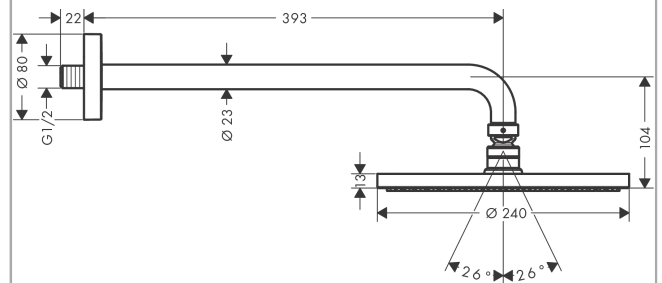

Raindance S

Overhead shower 240 1jet PowderRain with shower arm

Surfaces: **chrome** Art. no. : **27607000**

Description

product features

- Shower head size: 240 mm
- Shower arm length: 390 mm
- Ball-joint: overhead shower angle adjustable
- Spray pattern: PowderRain
- Flow rate PowderRain (at 3 bar): 18 l/min at 3 bar
- Operating pressure: min. 1 bar/max. 6 bar
- Spray face: metal
- Installation: wall
- Connection thread 1/2"
- WRAS 1903338
- Kiwa UK 1903721

Article Details

Price excl. VAT

£ 395.83

Technology

Certificates

Product image

Scale drawing

Flowchart

The consumption was measured in combination with the appropriate fittings (thermostat/mixer/ in-wall valve) to reflect actual application in practice.