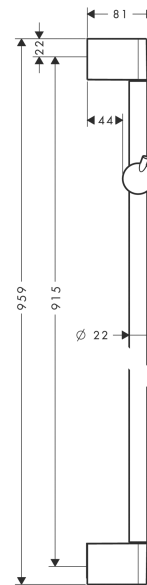

**Unica**  
**Shower rail Crometta 90 cm**  
 Surfaces: **chrome** Art. no. : **27609000**

### product features

- Consists of: shower bar, slider
- Wall bar type: chrome-plated brass pipe
- Bar width: 22 mm
- shower slide
- slide with locking mechanism
- 2 step adjustable angle / tilt

## Scale drawing

**Unica**  
**Shower rail Crometta 90 cm**  
 Surfaces: **chrome** Art. no. : **27609000**

**Installation examples**