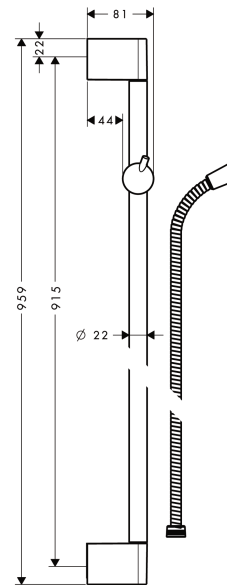

Unica
Shower rail Crometta 90 cm with shower hose
 Surfaces: **chrome** Art. no. : **27614000**

Description

product features

- Consists of: shower bar, shower hose, slider
- Wall bar type: chrome-plated brass pipe
- Bar width: 22 mm
- shower slide
- slide with locking mechanism
- 2 step adjustable angle / tilt

Article Details

Price excl. VAT

£ 54.17

Product image

Scale drawing

Unica
Shower rail Crometta 90 cm with shower hose
 Surfaces: **chrome** Art. no. : **27614000**

Installation examples