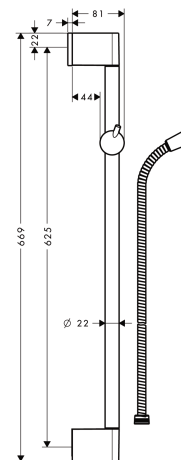

Unica
Shower rail Crometta 65 cm with shower hose
 Surfaces: **chrome** Art. no. : **27615000**

Description

product features

- Consists of: shower bar, shower hose, slider
- Wall bar type: chrome-plated brass pipe
- Bar width: 22 mm
- translucent plastic shower slide
- slide with locking mechanism
- 2 step adjustable angle / tilt
- wall supports of plastic

Article Details

Price excl. VAT

£ 51.67

Product image

Scale drawing

Unica
Shower rail Crometta 65 cm with shower hose
 Surfaces: **chrome** Art. no. : **27615000**

Installation examples