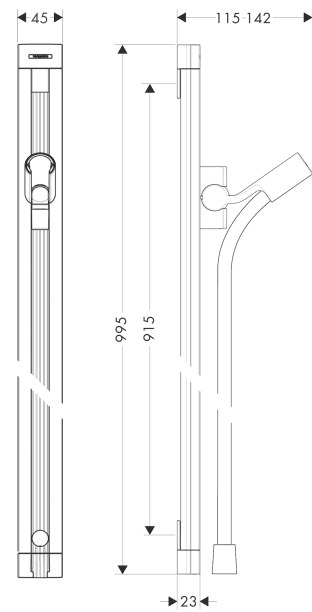

Unica
Shower rail Raindance 90 cm with shower hose
 Surfaces: **chrome** Art. no. : **27636000**

Description

product features

- Consists of: shower bar, shower hose, slider
- Wall bar type: flat and slim aluminium profile
- Bar width: 45 mm
- metal shower slide
- self-locking slide
- adjustable angle/tilt

Article Details

Price excl. VAT

£ 266.67

Product image

Scale drawing

Unica
Shower rail Raindance 90 cm with shower hose
 Surfaces: **chrome** Art. no. : **27636000**

Installation examples